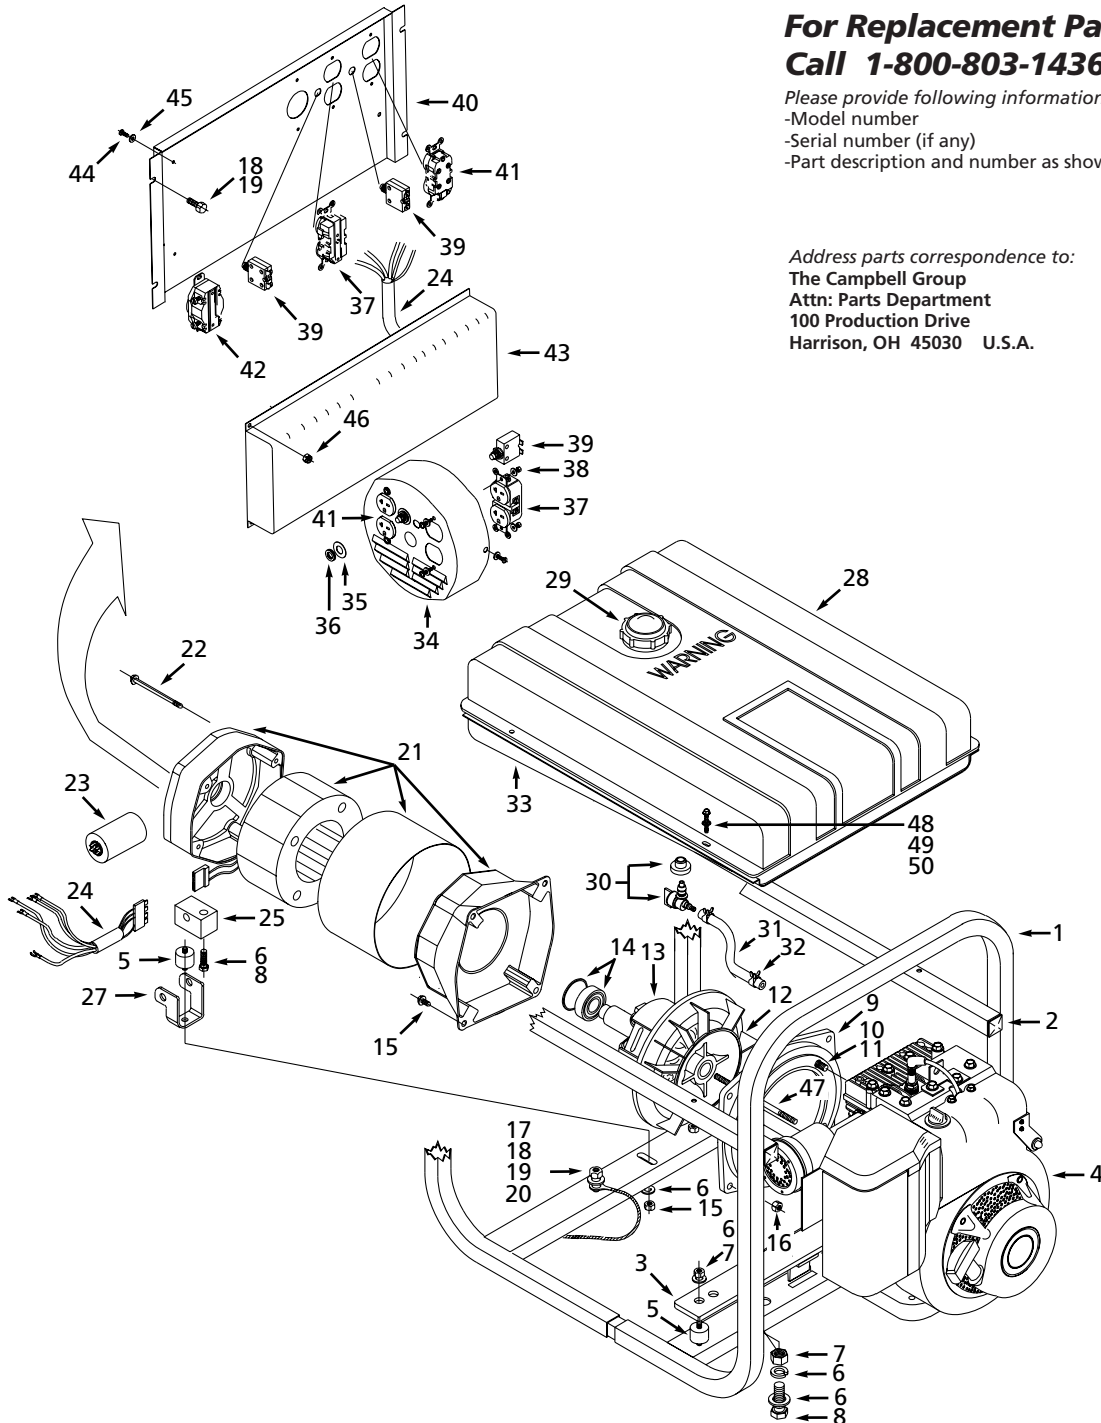

Address parts correspondence to:

The Campbell Group
 Attn: Parts Department
 100 Production Drive
 Harrison, OH 45030 U.S.A.

Replacement Parts List		GN501200AC					
Ref.	Description	GN451100AC	GN501100AN	GN551100AC	GN552100AN	GN602100AC	Qty.
1	Carry frame with box	GN004002SV	GN004002SV	GN004002SV	GN004005SV	GN004005SV	1
2	1" Square cap plug	ST166200AV	ST166200AV	ST166200AV	ST166200AV	ST166200AV	4
3	Mounting plate	GN004203AV	GN004203AV	GN004203AV	GN004203AV	GN004203AV	1
4	8 HP Gasoline engine	NG002700AV	—	—	—	—	1
	10 HP Gasoline engine	—	NG002832AV	NG002832AV	—	—	1
	11 HP Gasoline engine	—	—	—	NG002831AV	NG002831AV	1
5	Vibration isolator (Set of 3)	GN004401SV	GN004401SV	GN004401SV	GN004401SV	GN004401SV	1
6	5/16" Flatwasher	*	*	*	*	*	10
7	5/16"-18 Self lock nut	*	*	*	*	*	8
8	5/16"-18 x 1 1/4" Hex screw	*	*	*	*	*	3
9	Adapter plate	GN001801SV	GN001801SV	GN001801SV	GN001801SV	GN001801SV	1
10	3/8"-16 x 3/4" Hex screw	*	*	*	*	*	4
11	3/8" Lockwasher	*	*	*	*	*	4
12	Fan	GN001820SV	GN001820SV	GN001820SV	GN001820SV	GN001820SV	1
13	Diode and suppressor kit (2 ea)	GN001848SV	GN001848SV	GN001848SV	GN001848SV	GN001848SV	1
14	O.D.E. Bearing and O-ring	GN001851SV	GN001851SV	GN001851SV	GN001851SV	GN001851SV	1
15	5/16"-18 x 3/4" Bolt	*	*	*	*	*	5
16	5/16"-18 Nut	*	*	*	*	*	4
17	Lead wires & ground kit	GN003801SV	GN003801SV	GN003801SV	GN003802SV	GN003802SV	1
18	1/4"-3/8" Self tapping screw	*	*	*	*	*	5
19	1/4" Flatwasher	*	*	*	*	*	5
20	1/4" Star ext. washer	*	*	*	*	*	1
21	Generator assembly	GN001800AV	GN001800AV	GN002000AV	GN002000AV	GN002000AV	1
22	Stator bolt kit	GN001838SV	GN001838SV	GN002038SV	GN002038SV	GN002038SV	1
23	Capacitor kit	GN001846SV	GN001846SV	GN002046SV	GN002046SV	GN002046SV	1
24	Generator cable	GN005700AV	GN005700AV	GN005700AV	GN005701AV	GN005701AV	1
25	Mounting spacer	GN004602AV	GN004602AV	GN004602AV	GN004602AV	GN004602AV	1
27	Stablizer bracket	GN001101AV	GN001101AV	GN001101AV	GN001101AV	GN001101AV	1
28	Fuel tank	GN004800AV	GN004800AV	GN004800AV	GN004800AV	GN004800AV	1
29	Fuel tank cap	ST165700AV	ST165700AV	ST165700AV	ST165700AV	ST165700AV	1
30	Fuel valve kit	GN005201SV	GN005201SV	GN005201SV	GN005201SV	GN005201SV	1
31	Fuel line	GN005401SV	GN005401SV	GN005401SV	GN005401SV	GN005401SV	1
32	Fuel line clamp	PP012801AV	PP012801AV	PP012801AV	PP012801AV	PP012801AV	2
33	Tank shield	GN005000AV	GN005000AV	GN005000AV	GN005000AV	GN005000AV	1
34	Receptacle box w/ screws	GN001832SV	GN001832SV	GN001832SV	GN001833SV	GN001833SV	1
35	#8 Flatwasher	*	*	*	*	*	8
36	#8-32 x 3/4" Pan head screw	*	*	*	*	*	4
37	240 Volt, 20 Amp Receptacle	GN003500AV	GN003500AV	GN003500AV	GN003500AV	GN003500AV	1
38	#8-32 Hex nut	*	*	*	*	*	4
39	240 V, 25 Amp Circuit breaker	GN003601AV	GN003601AV	GN003601AV	GN003601AV	GN003601AV	2
40	Control panel	—	—	—	GN005602AV	GN005602AV	1
41	120 Volt 15 amp receptacle	GN003400AV	GN003400AV	GN003400AV	GN003400AV	GN003400AV	1
42	120/240 Volt 20 Amp Twist lock	—	—	—	GN003501AV	GN003501AV	1
43	Control panel cover	—	—	—	GN005800AV	GN005800AV	1
44	#10-32 x 2" Hex screw	—	—	—	*	*	4
45	#10 Flatwasher	—	—	—	*	*	4
46	#10-32 Self lock nut	—	—	—	*	*	4
47	Rotor through bolt kit	GN001834SV	GN001834SV	GN002034SV	GN002034SV	GN002034SV	1
48	#10-32 Self-tapping screw	HP007117AV	HP007117AV	HP007117AV	HP007117AV	HP007117AV	4
49	#10 Flatwasher W series	*	*	*	*	*	4
50	#10 Nylon washer	GN001210AV	GN001210AV	GN001210AV	GN001210AV	GN001210AV	4