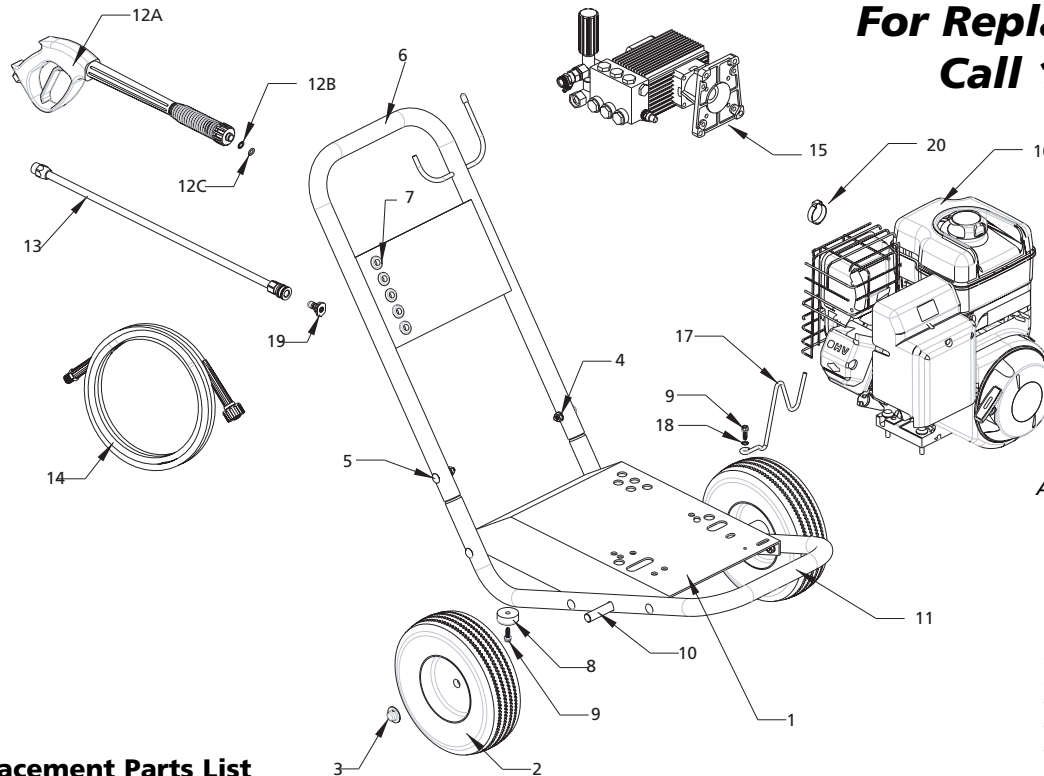

Horizontal Pressure Washers

Pulvérisateurs de Lavage Horizontals

Hidrolavadoras Horizontales

Replacement Parts List
Liste de Pièces de Rechange
Lista de Repuestos

PW3005H1LE, PW322110LE, PW3228H1LE

**For Replacement Parts,
Call 1-800-330-0712**