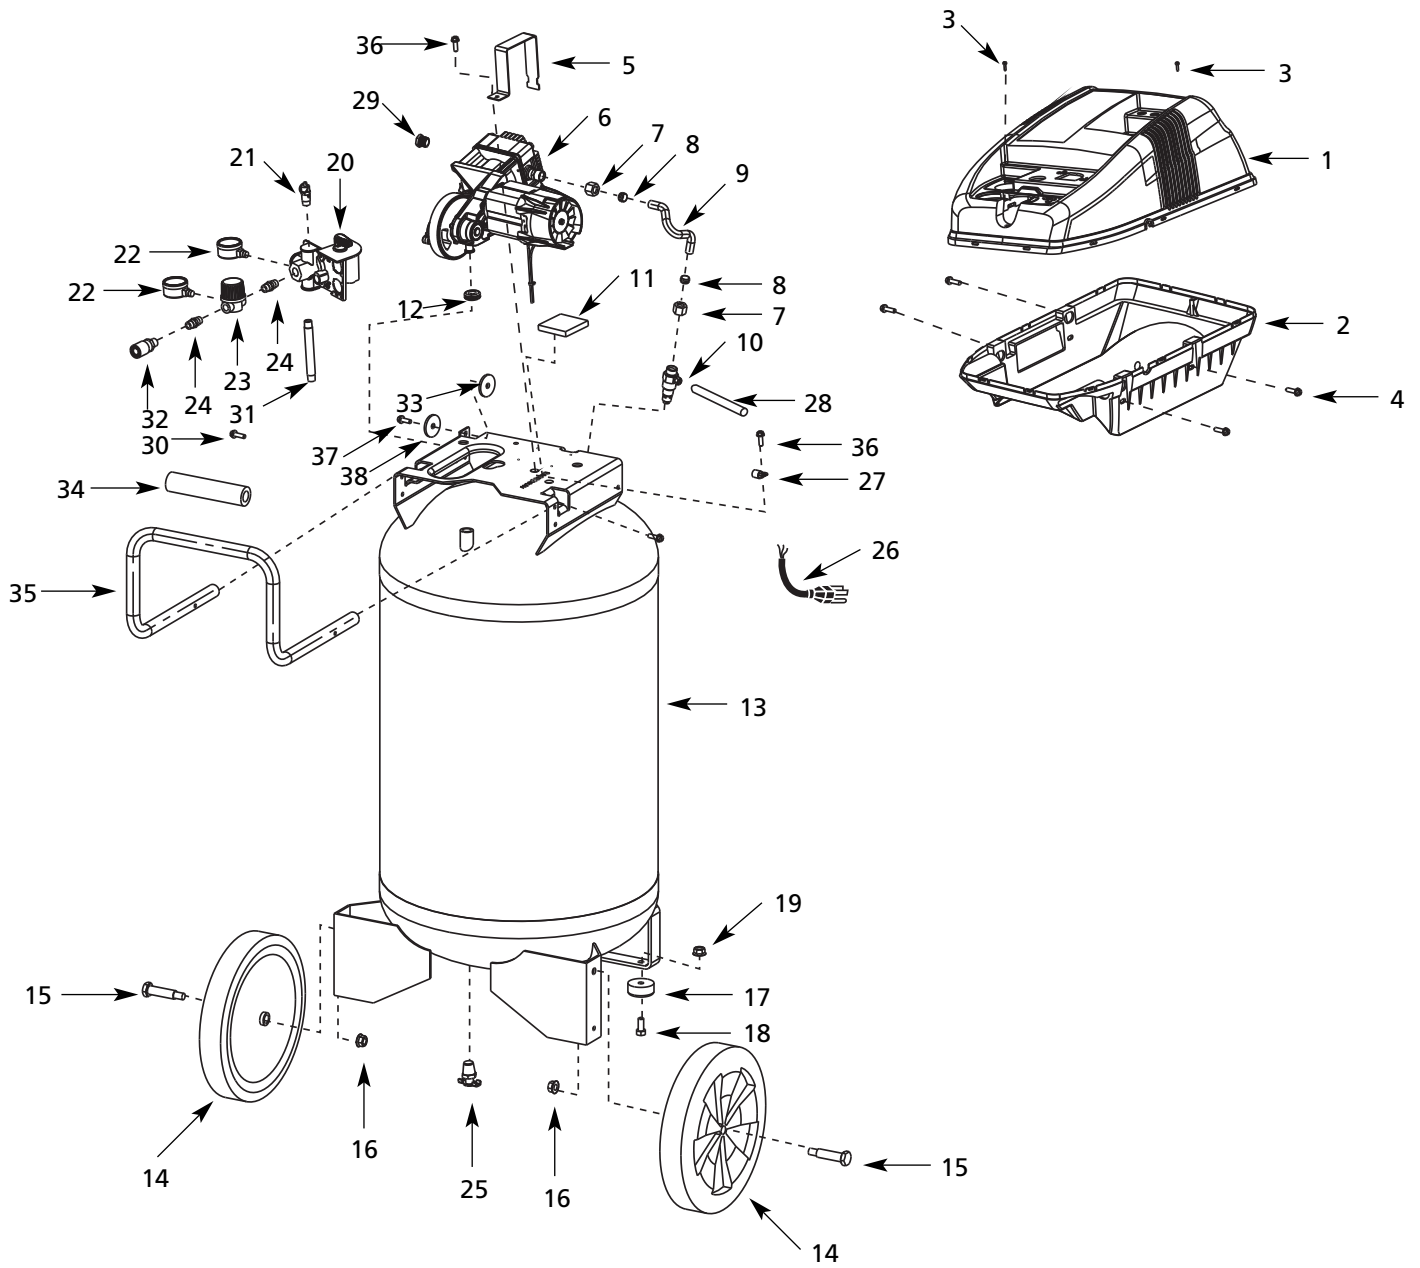

Oilless Air Compressors

Compresseurs d'Air Sans Huile

Compressores Sin Aceite

Replacement Parts List
Lista de Repuestos
Liste de Pièces de Rechange

WL660004, WL660102, WL660302,
WL660402, WL611106, WL660700

Replacement Parts List

For Replacement Parts, Call 1-800-543-6400

Address parts correspondence to:

Please provide the following information:

- -Model number
- -Serial number (if any)
- -Part description and number as shown in parts list

Attn: Parts Dept.
100 Production Drive
Harrison, OH 45030 USA

Ref. No.	Description	Part Number					Qty.
		WL660004	WL660102	WL611106	WL660302 WL660402	WL660700	
1	Top cover	WL016900AV	WL016900AV	WL016900AV	WL016900AV	WL016901AV	1
2	Lower cover	WL008501AV	WL008501AV	WL008501AV	WL008501AV	WL008502AV	1
3	Screw	ST058502AV	ST058502AV	ST058502AV	ST058502AV	ST058502AV	2
4	1/4" - 20 x 3/4" Screw	ST074415AV	ST074415AV	ST074415AV	ST074415AV	ST074415AV	4
5	Motor bracket	BA018300AV	BA018300AV	BA018300AV	BA018300AV	BA018300AV	1
6	■ Pump/motor assembly	WL390100AJ	WL390100AJ	WL390100AJ	WL390100AJ	WL390100AJ	1
7	Compression nut	ST033001AV	ST033001AV	ST033001AV	ST033001AV	ST033001AV	2
8	Rubber sleeve	ST085200AV	ST085200AV	ST085200AV	ST085200AV	ST085200AV	2
9	Exhaust tube	WL021800AP	WL021800AP	WL021800AP	WL021800AP	WL021800AP	1
10	Check valve	CV222201AJ	CV222201AJ	CV222201AJ	CV222201AJ	CV222201AJ	1
11	▲ Motor pad	WL007802AV	WL007802AV	WL007802AV	WL007802AV	WL007802AV	1
12	▲ Grommet	WL008000AV	WL008000AV	WL008000AV	WL008000AV	WL008000AV	1
13	Tank	AR045200CG	AR045200CG	AR045600CG	AR045700CG	AR045700CG	1
14	Wheel	WA004000AV	WA004000AV	WA004000AV	WA004000AV	WA004000AV	2
15	Axle bolt	ST033400AV	ST033400AV	ST033400AV	ST033400AV	ST033400AV	2
16	Nut	ST033500AV	ST033500AV	ST033500AV	ST033500AV	ST033500AV	2
17	Foot	ST158300AV	ST158300AV	ST158300AV	ST158300AV	ST158300AV	2
18	5/16" - 18 x 3/4" Screw	ST016000AV	ST016000AV	ST016000AV	ST016000AV	ST016000AV	2
19	Nut	ST146001AV	ST146001AV	ST146001AV	ST146001AV	ST146001AV	2
20	Pressure switch	CW209400AV	CW209400AV	CW209400AV	CW209400AV	CW211400AV	1
21	Safety valve	V-215105AV	V-215105AV	V-215105AV	V-215105AV	V-215106AV	1
22	Gauge	GA016303AV	GA016303AV	GA016303AV	GA016303AV	GA016306AV	2
23	Regulator	RE300000AJ	RE300000AJ	RE300000AJ	RE300000AJ	RE300000AJ	1
24	Nipple	HF007301AV	—	—	—	—	2
	Nipple	—	HF007301AV	HF007301AV	HF007301AV	HF007301AV	1
25	Drain cock	D-1403	D-1403	D-1403	D-1403	D-1403	1
26	Power cord with plug	EC012601AV	EC012601AV	EC012601AV	EC012601AV	EC012601AV	1
27	Clip	WL012700AV	WL012700AV	WL012700AV	WL012700AV	WL012700AV	1
28	Flexible tube	ST117803AV	ST117803AV	ST117803AV	ST117803AV	ST117803AV	1
29	Inlet tube	WL011801AV	WL011801AV	WL011801AV	WL011801AV	WL011801AV	1
30	1/4" - 20 x 1 1/4" Screw	ST073273AV	ST073273AV	ST073273AV	ST073273AV	ST073273AV	2
31	Pipe nipple	ST070350AV	ST070350AV	ST070350AV	ST070350AV	ST070350AV	1
32	Coupler	MP288300AV	—	—	—	—	1
33	Washer	ST070933AV	ST070933AV	ST070933AV	ST070933AV	ST070933AV	1
34	Handle Grip	WL012100AV	—	—	—	—	1
35	Handle	HL004700AV	HL004700AV	HL004700AV	HL004700AV	HL004700AV	1
36	1/4" - 20 x 7/8" Screw	ST073236AV	ST073236AV	ST073236AV	ST073236AV	ST073236AV	2
37	1/4" - 20 x 3/4" Screw	ST120200AV	ST120200AV	ST120200AV	ST120200AV	ST120200AV	1
38	Washer	ST070910AV	ST070910AV	ST070910AV	ST070910AV	ST070910AV	1

REPLACEMENT PARTS KITS

▲	Isolator kit (Includes #11, 12, 13)	WL211300AJ	WL211300AJ	WL211300AJ	WL211300AJ	WL211300AJ	1
■	Motor kit (includes #11)	WL212000AJ	WL212000AJ	WL212000AJ	WL212000AJ	WL212000AJ	1