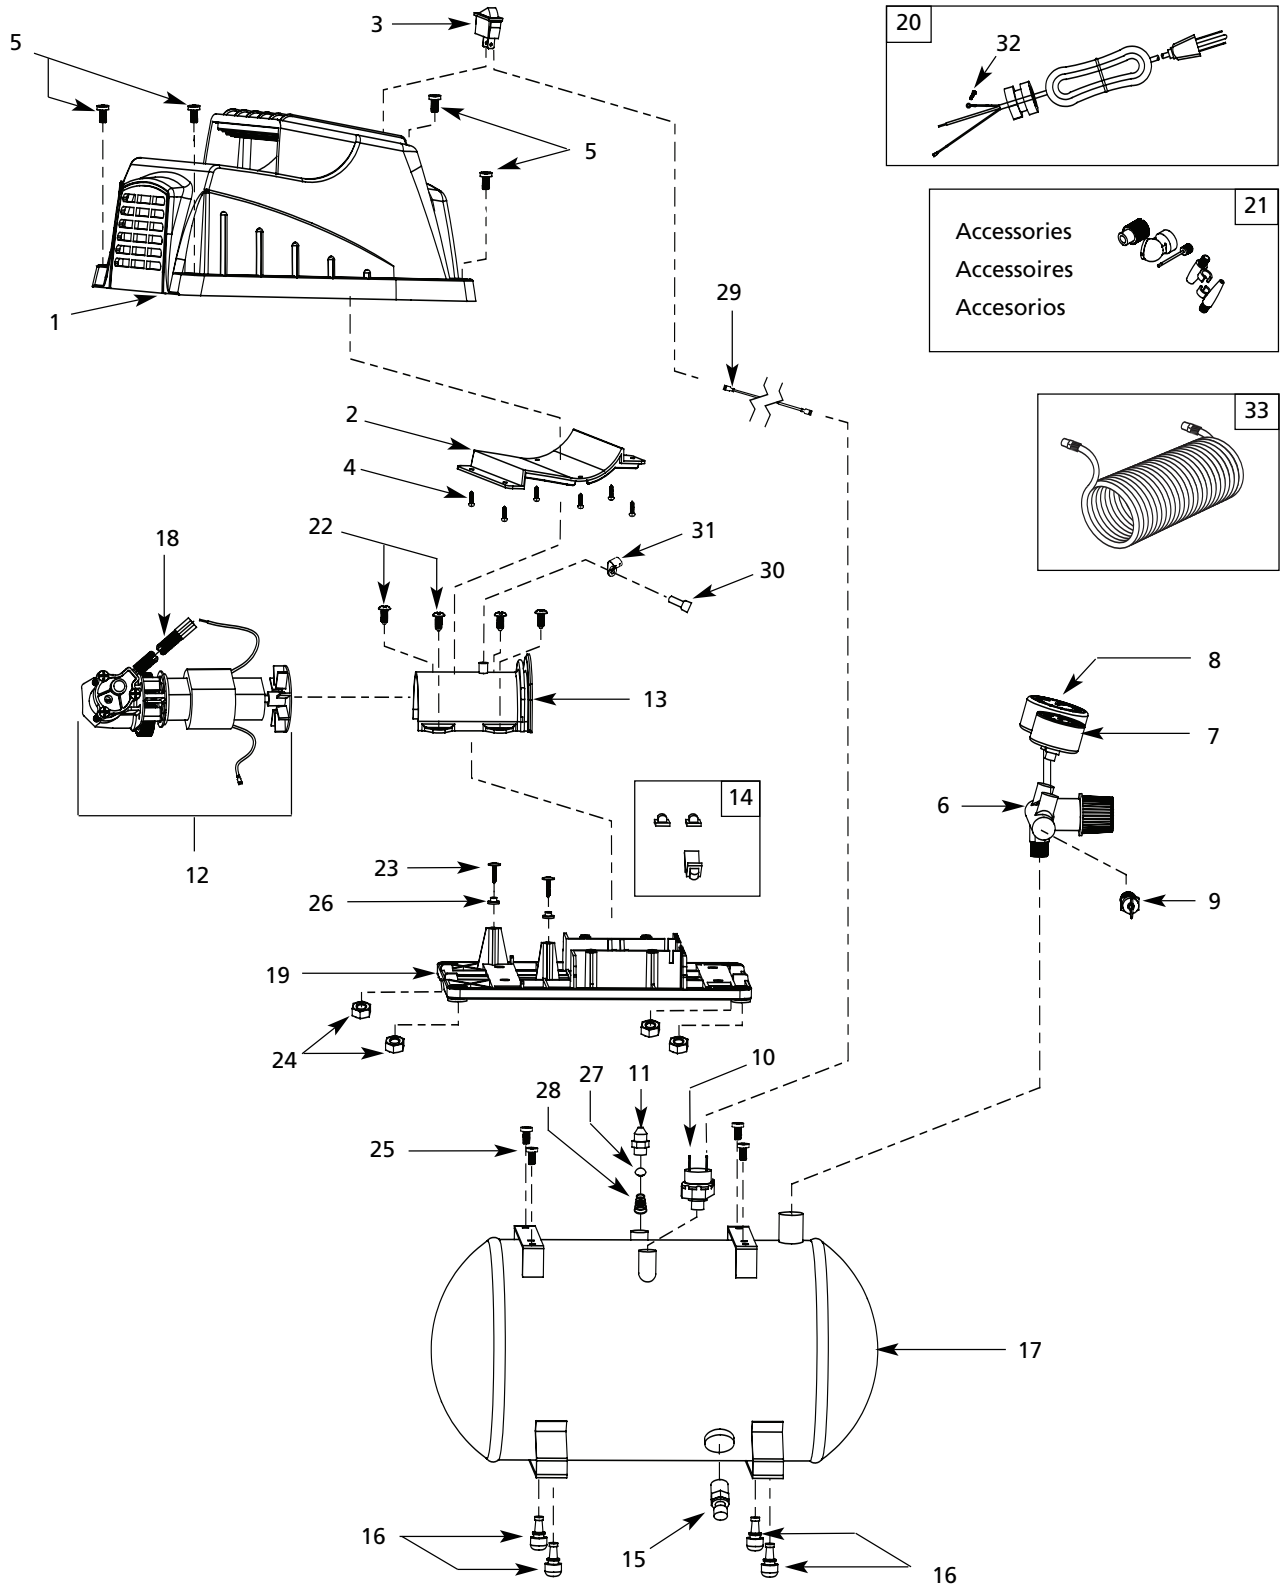

Puede escribirnos a:

Campbell Hausfeld
Attn: Customer Service
100 Production Drive
Harrison, OH 45030 U.S.A.

Replacement Parts List

Ref. No.	Description	Part Number	Qty.	Ref. No.	Description	Part Number	Qty.
1	Shroud	●	1	25	Screw	▲	4
2	Shroud insert	●	1	26	Washer	▲	2
3	On/off switch	FP204824AV	1	27	Cap	(see part #11)	1
4	M3 x 10 screw	●	6	28	Spring	(see part #11)	1
5	M6 x 1.0 x 10 screw	▲	4	29	Wire	FP209523AV	1
6	Manifold	FP204835AV	1	30	Screw	*	1
7	Tank gauge	FP204012AV	1	31	Wire Clip	FP202823AV	1
8	Regulator gauge	FP204013AV	1	32	Screw M4 x 0.7 x 6	*	1
9	Safety valve	V-215102AV	1	33	Recoil Hose	MP268100AV	1
10	Pressure switch	FP204836AV	1	REPLACEMENT PARTS KITS			
11	Check valve (includes # 27 and 28)	FP209532AV	1	▲	Fastener kit	FP209040AV	
12	Pump/motor assembly (includes # 18)	FP209039AV	1	●	Shroud kit	FP209034AV	
13	Motor cover	■	1	■	Motor cover kit & plastic base	FP209038AV	
14	Motor Isolator/ bushing kit	FP209037AV	1	▼	Exhaust tube kit	FP202839AV	
15	Drain valve	D-1403	1		Decal Kit (not shown)	FP209041AV	
16	Rubber feet (tank)	FP202828AV	4	*	Standard hardware item - available at your local hardware store		
17	Tank	—	1	—	Not Available		
18	Exhaust tube	▼	1				
19	Plastic base	■	1				
20	Power cord/ strain relief	FP209534AV	1				
21	Accessories (5 pieces)	FP204008AV	1				
22	Screw	▲	4				
23	Screw	▲	2				
24	Nut	▲	4				