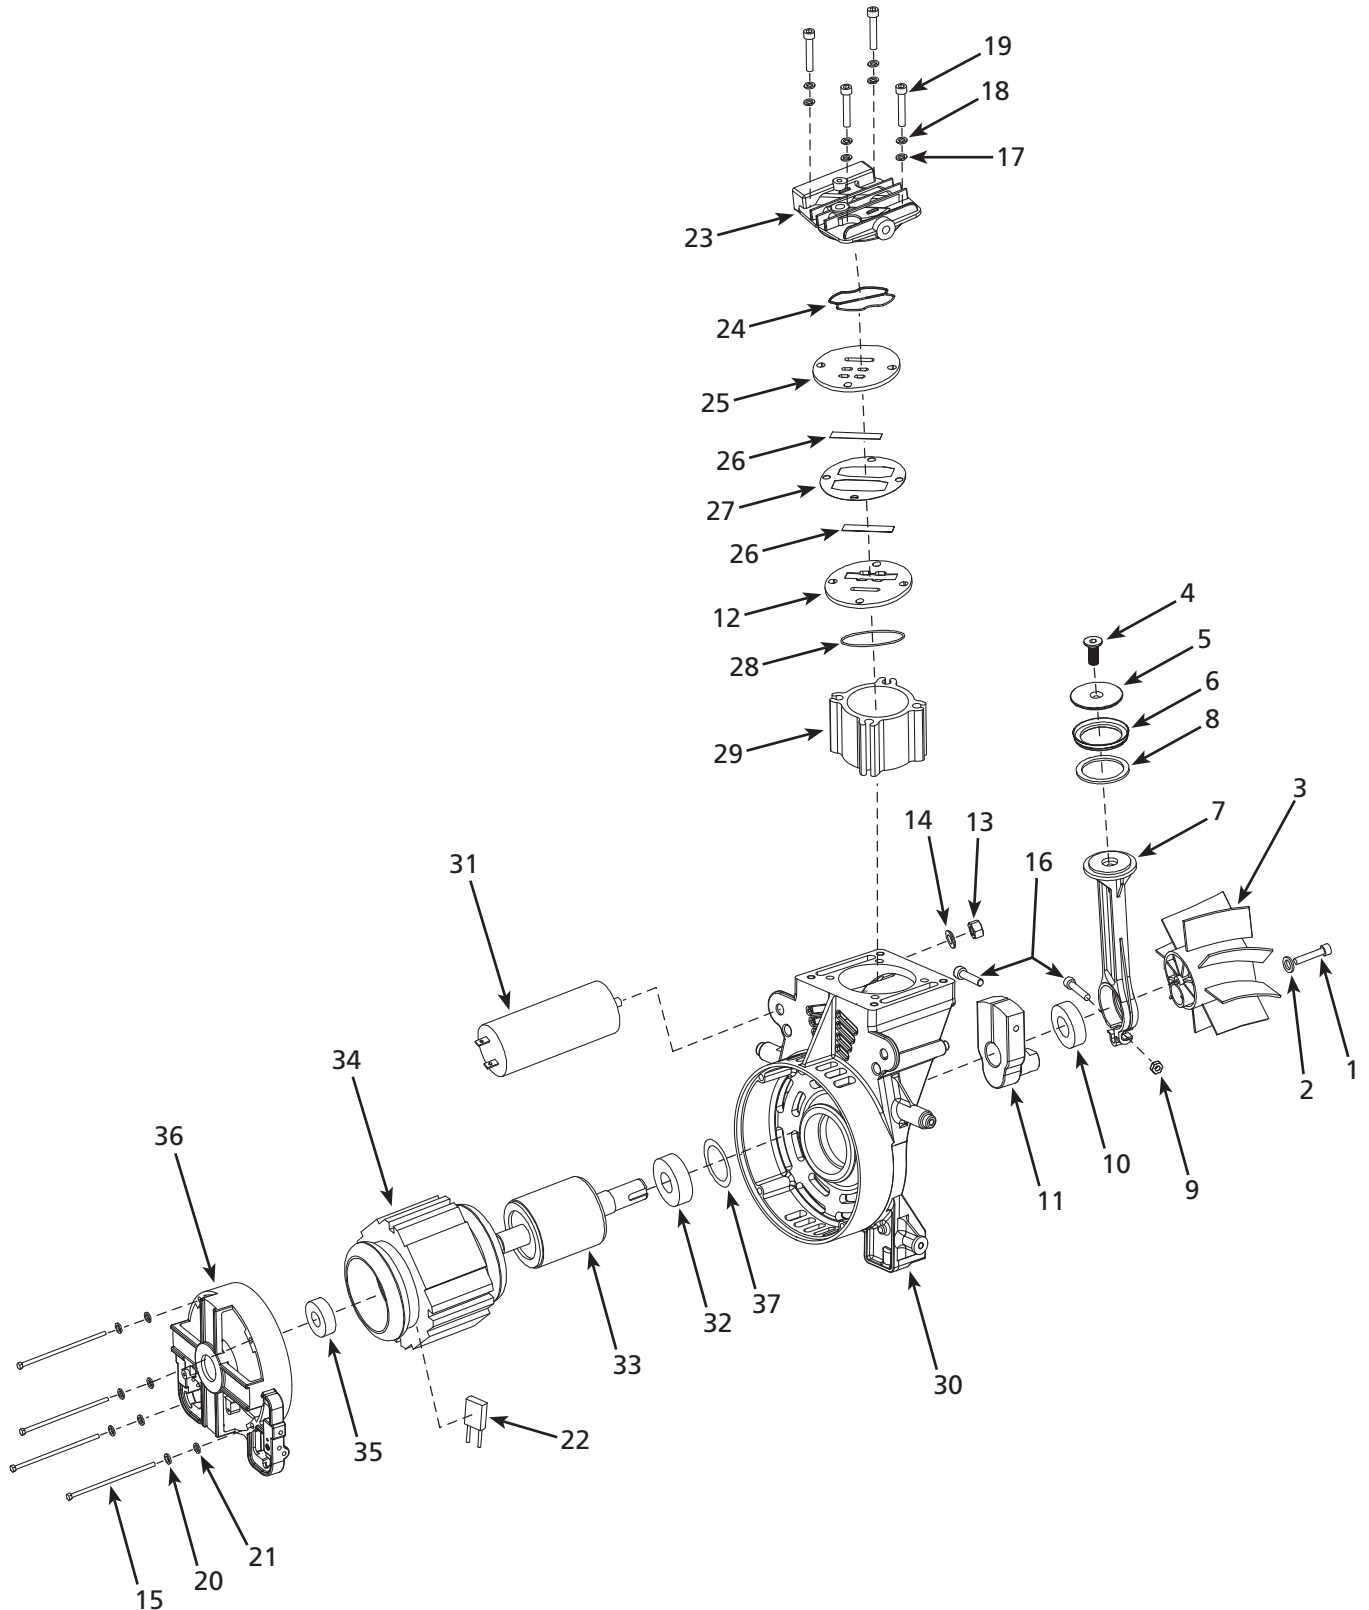

Pump/Motor

Pompe/Moteur

Bomba/Motor

For replacement parts or technical assistance, call 1-800-543-6400

Please provide following information:

- Model number
- Serial number (if any)
- Part description and number as shown in parts list

Address parts correspondence to:

Campbell Hausfeld
Attn: Customer Service
100 Production Drive
Harrison, OH 45030 U.S.A.

Replacement Parts List

Ref. No.	Description	Part Number	Qty.
1	Fan bolt (right hand) - M6 x 20	▼	1
2	Washer	▼	1
3	Fan	▼	1
4	Piston bolt - M6 x 16	▲	1
5	Piston plate	▲	1
6	Piston ring	▲	1
7	Piston rod	▲	1
8	Back-up piston ring	▲	1
9	Nut - M6	▲	1
10	Bearing	●	1
11	Eccentric (bolted on)	●	1
12	Valve plate (lower)	■	1
13	Nut - M8	*	1
14	Lock washer - M8	*	1
15	Motor bolt - M5 x 117	*	4
16	Bolt - M6 x 30	▲ ●	2
17	Washer	◆	4
18	Lock washer - M6	◆	4
19	Head bolt - M6 x 90	◆	4
20	Lock washer - M5	*	4
21	Washer	--	4
22	Thermal overload protector	--	1
23	Cylinder head	HU008900AV ◆	1
24	O-ring	■	1
25	Valve plate (upper)	■	1

Ref. No.	Description	Part Number	Qty.
26	Valve	■	2
27	Valve plate gasket	■	1
28	O-ring	■	1
29	Cylinder	▲	1
30	Front-end bell	--	1
31	Capacitor	HU009200AV	1
32	Bearing	--	1
33	Rotor	--	1
34	Stator	--	1
35	Bearing	--	1
36	Rear-end bell	--	1
37	Wave washer	--	1

REPAIR PARTS KITS

▲	Piston cylinder kit	HJ002300AV
■	Valve plate kit	HU008100AV
●	Eccentric kit (assembled)	HU008300AV
◆	Pump head kit	HU008000AV
▼	Fan kit	HU008500AV
*	Standard hardware item	
--	Not available