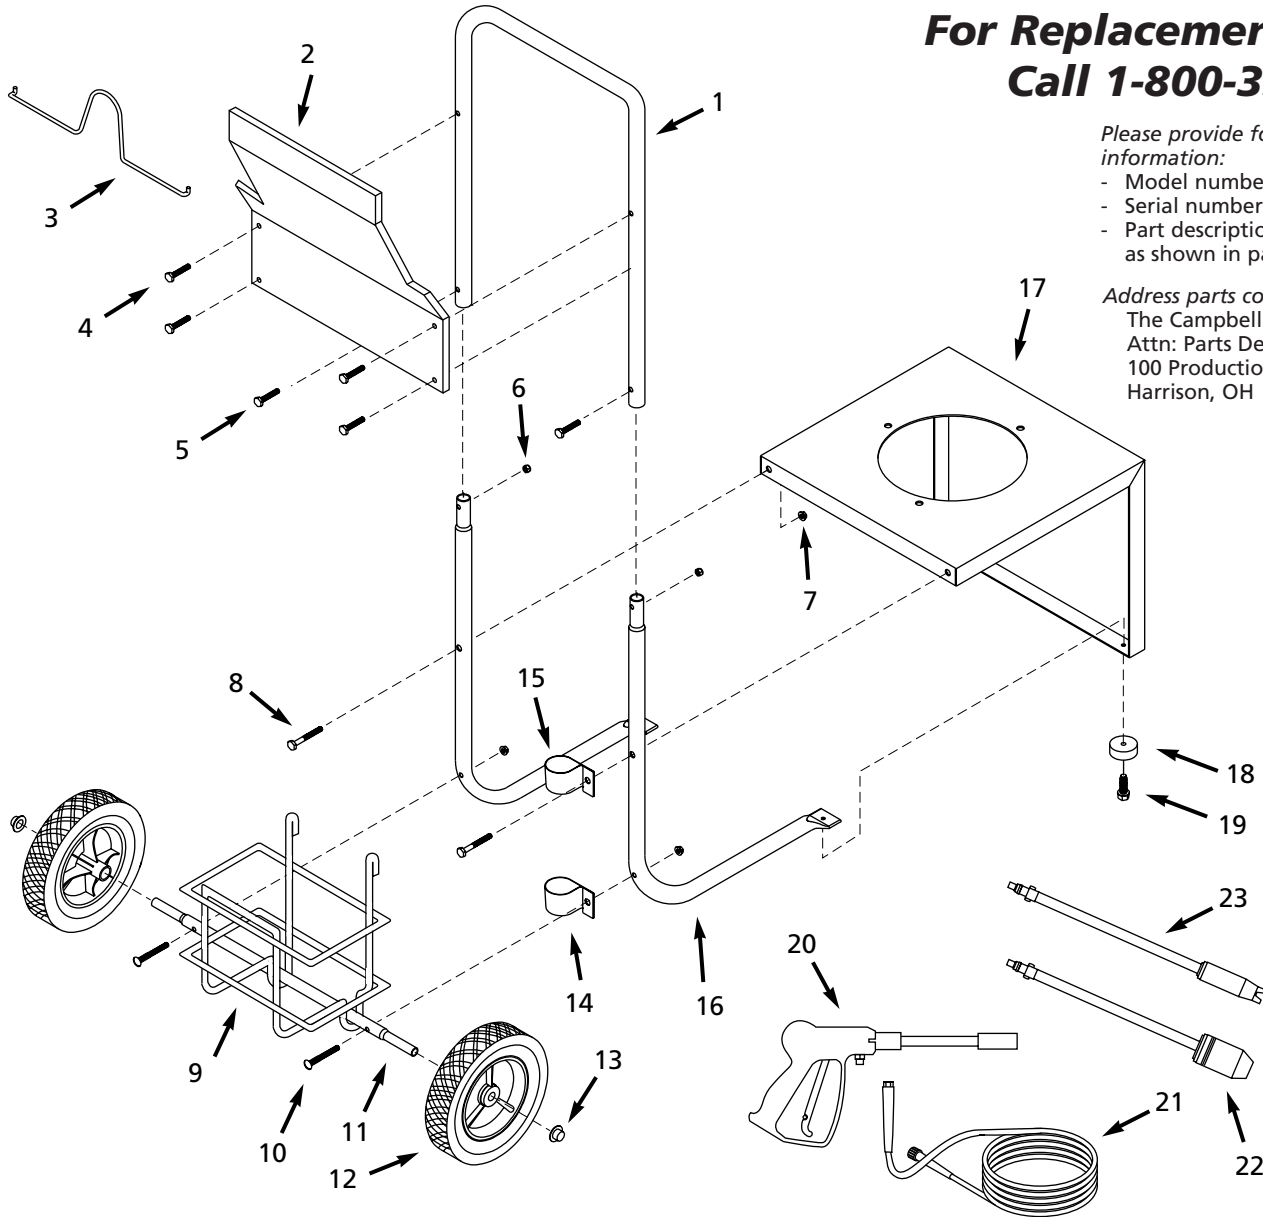

Cart Assy. for Vertical Shaft Pressure Washers

Replacement Parts Sheet

For Models PW1551, PW2050, and PW2051

**For Replacement Parts,
Call 1-800-330-0712**

Please provide following information:

- Model number
- Serial number (if any)
- Part descriptions and number as shown in parts list

Address parts correspondence to:
The Campbell Group
Attn: Parts Department
100 Production Drive
Harrison, OH 45030

Ref. No.	Description	Part No.	Qty.
1	Handle	PM015300AV	1
2	■ Hose rack	PM033100AV	1
3	● Hose rack	PW033200AV	1
4	■ #10-24 Thd. forming screw	MJ106102AV	4
5	1/4-20 x 1 1/4" Hex bolt	MJ101100AV	2
6	1/4-20 Lock nut	MJ104200AV	4
7	5/16-18 Nut	ST166300AV	2
8	5/16-18 x 1 3/4 Bolt	ST074311AV	2
9	■ Chemical rack	PM043100AV	1
10	Carriage bolt	ST071311AV	2
11	Axle	PM015200AV	1
12	Wheel	WA002401AV	2
13	Push nut	MJ104700AV	2

Ref. No.	Description	Part No.	Qty.
14	● Lower lance support	PM037100AV	1
15	● Upper lance support	PM037000AV	1
16	Leg	PM015400AV	2
17	Base	PM015500AV	1
18	Rubber foot	MJ110100AV	2
19	1/4-20 x 1 bolt	MJ102100AV	2
20	Gun	PM012800AV	1
21	Hose	PM012900AV	1
22	Rotary lance (Available only with PW2051)	PM035000AV	1
23	Lance	PM003200AV	1