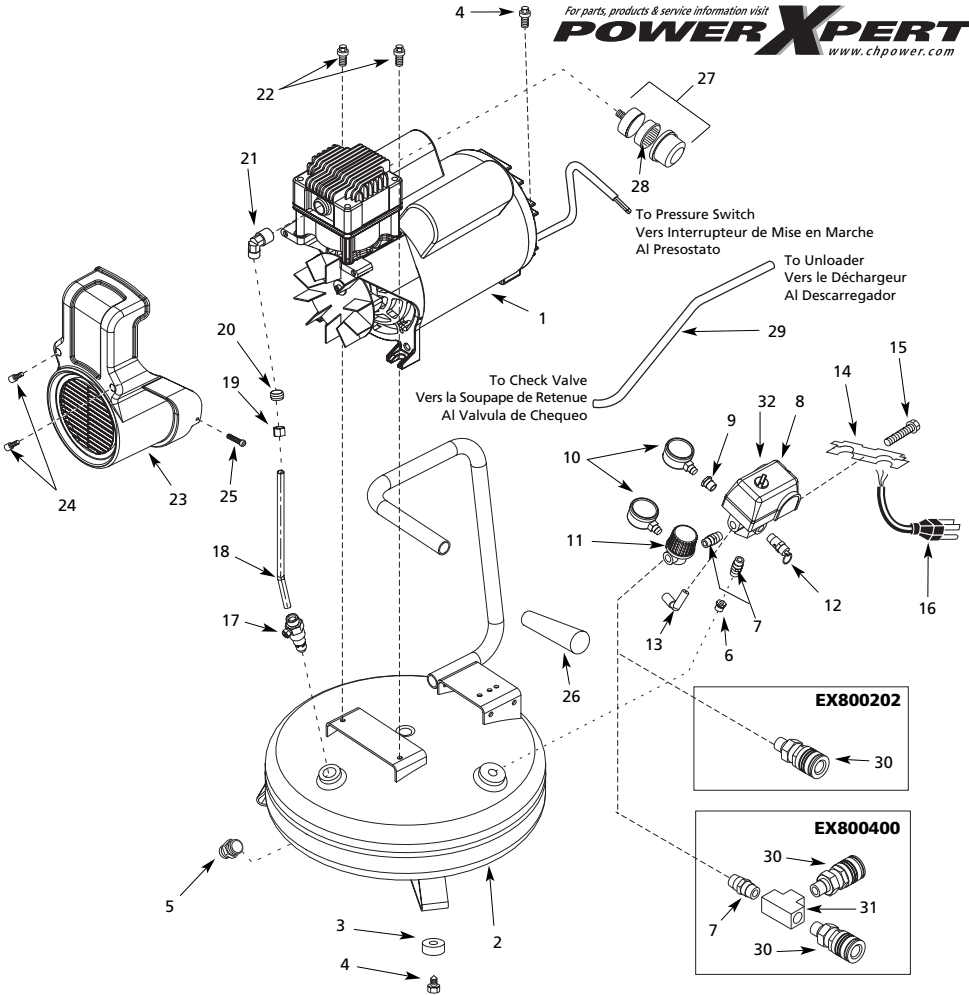

Portable Air Compressor

Compresseur d'Air Portatif

Compresor d'Aire Portáil

Replacement Parts List
Liste de Pièces de Rechange
Lista de Repuestos

EX800202, EX800400, WL504311, WL504312

EX800202, EX800400, WL504311, WL504312

For Replacement Parts, Call 1-800-543-6400

Please provide following information:

- -Model number
- -Serial number (if any)
- -Part description and number as shown in parts list

Address parts correspondence to:

The Campbell Group / Parts Department
100 Production Drive
Harrison, OH 45030

Ref. No.	Description	EX800202	EX800400	WL504311 WL504312	Qty.
1	Pump/motor	WL362002AJ	WL373000AJ	WL361504AJ	1
2	Tank	AR046000CG	AR046000CG	AR046000CG	1
3	Foot	ST158300AV	ST158300AV	ST158300AV	3
4	5/16"-18 x 1/2" Washer head tap screw	ST116400AV	ST116400AV	ST116400AV	4
5	Drain cock	D-1403	D-1403	D-1403	1
6	Reducer	ST071428AV	ST071428AV	ST071428AV	1
7	Nipple	HF002401AV	—	HF002401AV	2
		—	HF002401AV	—	3
8	Pressure switch	CW208700AJ	CW208700AJ	CW208700AJ	1
9	Reducer 1/2 - 1/4 NPT	ST071407AV	ST071407AV	ST071407AV	1
10	1/8" NPT - Gauge	GA016302AV	GA016302AV	GA016302AV	2
11	Regulator	RE206202AV	RE206202AV	RE206202AV	1
12	ASME safety valve	V-215100AV	V-215100AV	V-215100AV	1
13	Unloader	CW210000AV	CW210000AV	CW210000AV	1
14	Strain relief	CW209600AV	CW209600AV	CW209600AV	1
15	Strain relief screw	ST209800AV	ST209800AV	ST209800AV	1
16	Power cord with plug	EC012600AV	EC012600AV	EC012600AV	1
17	Check valve	CV221507AJ	CV221507AJ	CV221507AJ	1
18	● Exhaust tube	WL016100AP	WL018500AP	WL018500AP	1
19	● Nut	ST039700AV	ST039700AV	ST039700AV	1
20	● Ferrule (Brass)	ST039800AV	ST039800AV	ST039800AV	1
21	Exhaust fitting (Includes #19, 20)	ST072224AV	ST072224AV	ST072224AV	1
22	5/16"-18 x 1/2" Washer head tap screw	ST073275AV	ST073275AV	ST073275AV	2
23	Shroud	WL012405AV	WL012405AV	WL012402AV	1
24	M5 x .8 x 32 Screw	ST129302AV	ST129302AV	ST129302AV	2
25	Plascrew M3	ST129301AV	ST129301AV	ST129301AV	1
26	Hand grip	ST160001AV	ST160001AV	ST160000AV	1
27	Filter	WL012000AV	WL012000AV	WL012000AV	1
28	Filter element	WL012300AV	WL012300AV	WL012300AV	1
29	Flex tube	ST079702AV	ST079702AV	ST079702AV	1
30	Coupler	MP333610	—	—	1
		—	MP333610	—	2
31	T Connector	—	ST183700AV	—	1
32	Pressure switch cover	CW211700AV	CW211700AV	CW211700AV	1
REPAIR KITS					
●	Exhaust tube kit (without check valve)	WL209305AJ	WL209306AJ	WL209306AJ	1