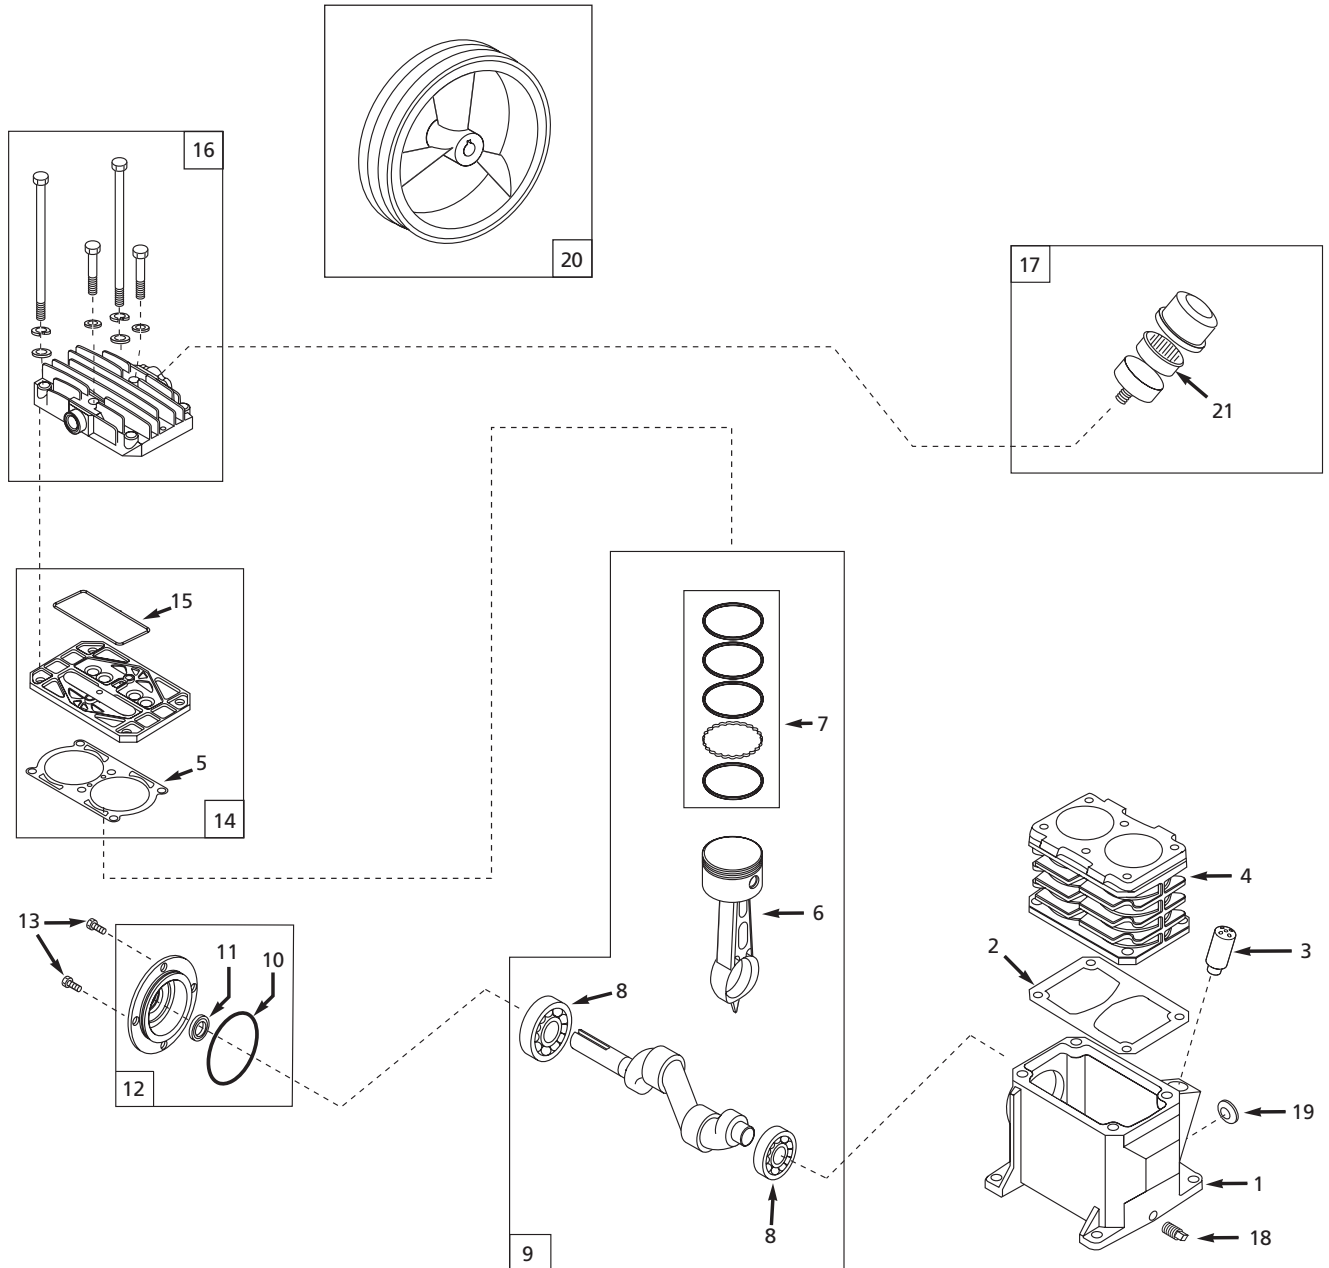

Air Compressor Pumps

Pompes pour Compresseurs d'Air

Compresores de Aire

Replacement Parts List
Liste de Pièces de Rechange
Lista de Repuestos

VT480000AV and VT470000AV
VT480000AV et VT470000AV
VT480000AV y VT470000AV

For replacement parts or technical assistance, call 1-800-543-6400

Please provide the following information:

- Model number
- Serial number (if any)
- Part description and number as shown in parts list

Address any correspondence to:

Attn: Customer Service
100 Production Drive
Harrison, OH 45030 USA

Replacement Parts List

Ref. No.	Description	Part Number For Models		Qty
		VT470000AV	VT480000AV	
1	Crankcase	VT040300AG	VT040300AG	1
2	Crankcase gasket	●	●	1
3	Breather	VH901100AV	VH901100AV	1
4	Cylinder	VT040900AG	VT040750AG	1
5	Cylinder gasket	●	●	1
6	Connecting rod and piston assembly	VT042900AJ	VT042900AJ	2
7	Piston ring set	VT210401AJ	VT210401AJ	2
8	Ball bearing	ST084202AV	ST084202AV	2
9	Crankshaft, bearings, rods, piston assembly	VT040600AJ	VT040600AJ	1
10	O-ring	●	●	1
11	Oil seal	ST129700AV	ST129700AV	1
12	Bearing cap assembly	VT040200AJ	VT040200AJ	1
13	M6 x 10 mm screw	*	*	4
14	Valve plate assembly	VT470800AJ	VT470800AJ	1
15	Valve plate molded seal	●	●	1
16	Cylinder head and fasteners	TQ900800AJ	TQ900800AJ	1
17	Air filter assembly	VH901700AV	VH901700AV	1
18	1/8 in. - 27 Oil drain plug	ST022300AV	ST022300AV	1
19	Sight glass	ST191700AV	ST191700AV	1
20	Flywheel	PU015900AJ	PU015900AJ	1
21	Air filter element	VH901800AV	VH901800AV	1
REPAIR AND MAINTENANCE KITS AVAILABLE				
●	Gasket kit	VT470900AJ	VT470900AJ	1
*	Standard hardware item