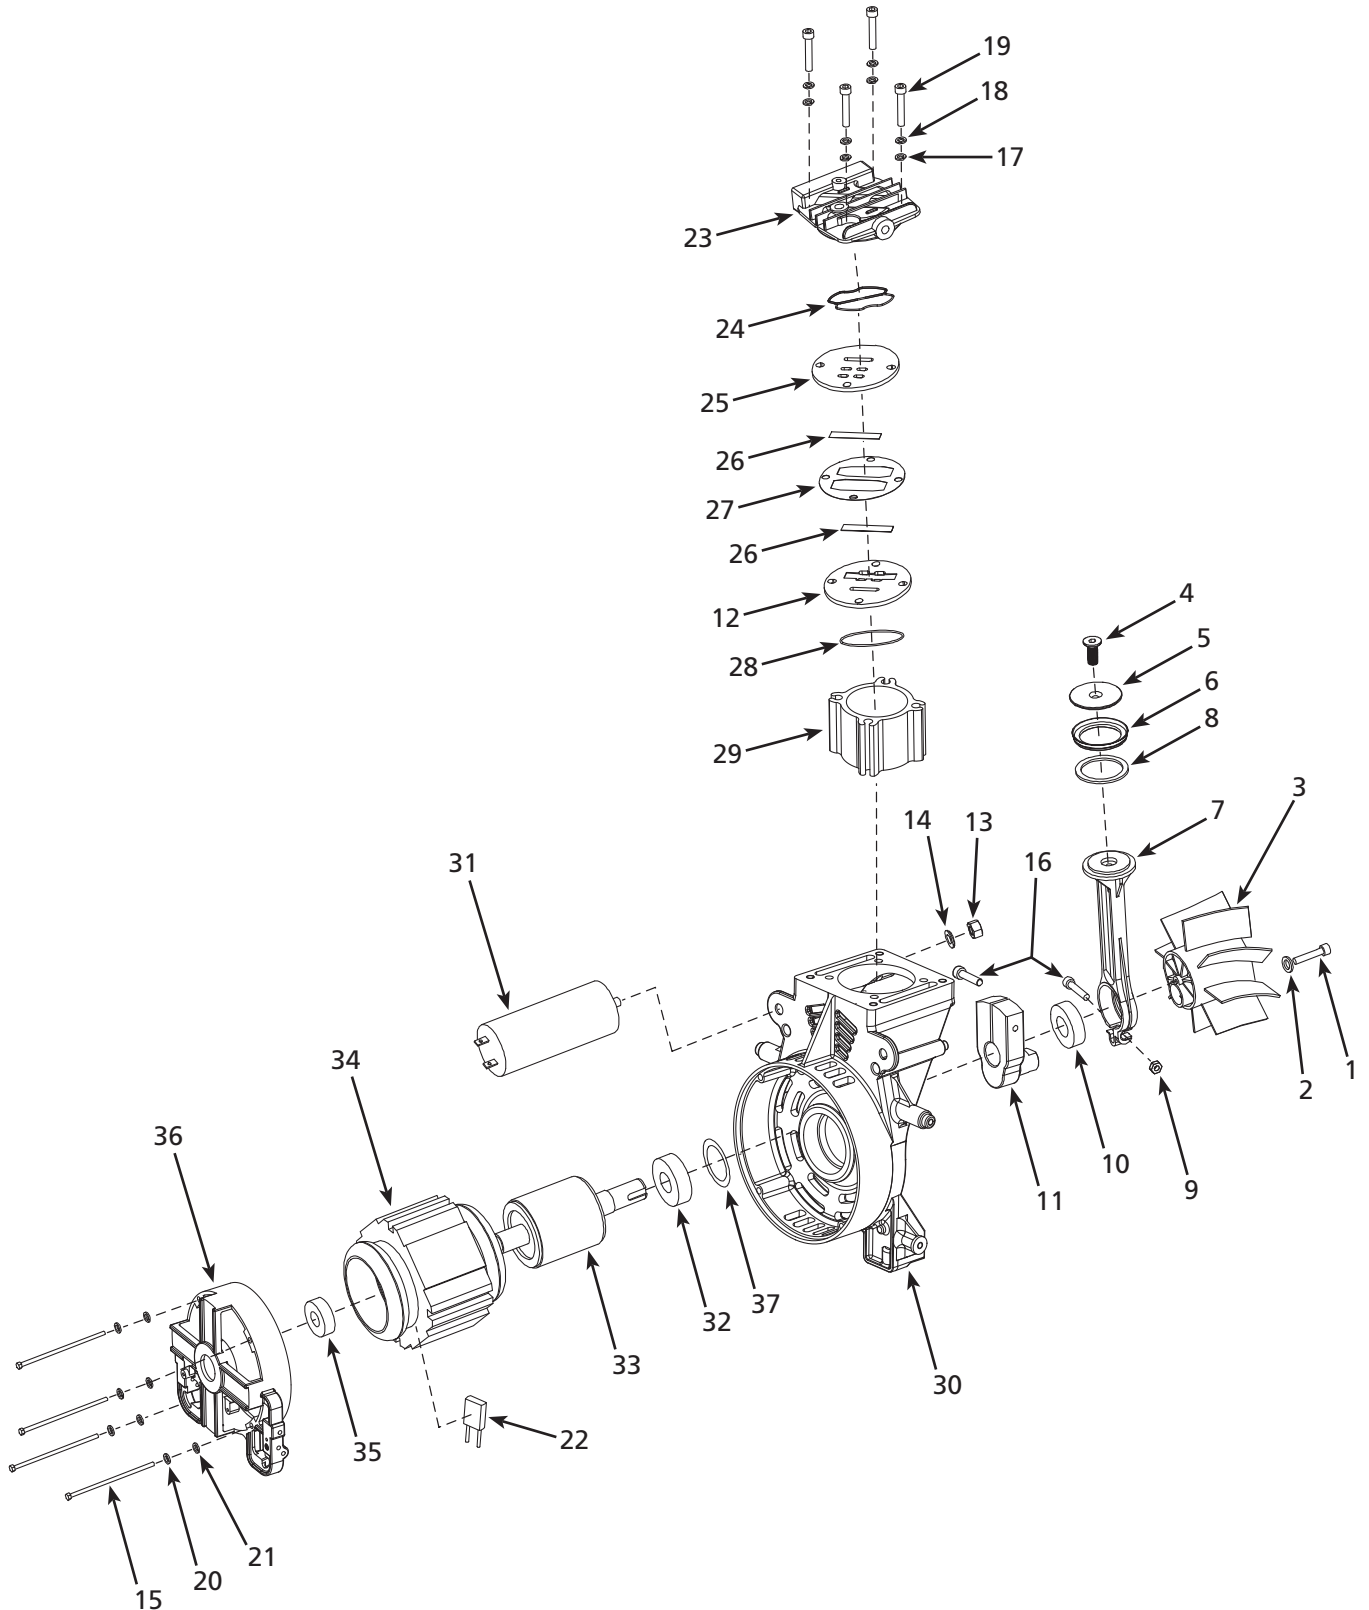

Pump/Motor

Pompe/Moteur

Bomba/Motor

For replacement parts or technical assistance, call 1-800-543-6400

Please provide following information:

- Model number
- Serial number (if any)
- Part description and number as shown in parts list

Address parts correspondence to:

Campbell Hausfeld
Attn: Customer Service
100 Production Drive
Harrison, OH 45030 U.S.A.

Replacement Parts List

Ref. No.	Description	Part Number	Qty.
1	Fan bolt (right hand) - M6 x 20	▼	1
2	Washer	▼	1
3	Fan	▼	1
4	Piston bolt - M6 x 16	▲	1
5	Piston plate	▲	1
6	Piston ring	▲	1
7	Piston rod	▲	1
8	Back-up piston ring	▲	1
9	Nut - M6	▲	1
10	Bearing	●	1
11	Eccentric (bolted on)	●	1
12	Valve plate (lower)	■	1
13	Nut - M8	*	1
14	Lock washer - M8	*	1
15	Motor bolt - M5 x 117	*	4
16	Bolt - M6 x 30	▲●	2
17	Washer	◆	4
18	Lock washer - M6	◆	4
19	Head bolt - M6 x 90	◆	4
20	Lock washer - M5	*	4
21	Washer	--	4
22	Thermal overload protector	--	1
23	Cylinder head	HU008900AV ◆	1
24	O-ring	■	1
25	Valve plate (upper)	■	1

Ref. No.	Description	Part Number	Qty.
26	Valve	■	2
27	Valve plate gasket	■	1
28	O-ring	■	1
29	Cylinder	▲	1
30	Front-end bell	--	1
31	Capacitor	HU009200AV	1
32	Bearing	--	1
33	Rotor	--	1
34	Stator	--	1
35	Bearing	--	1
36	Rear-end bell	--	1
37	Wave washer	--	1

REPAIR PARTS KITS

▲	Piston cylinder kit	HJ002300AV
■	Valve plate kit	HU008100AV
●	Eccentric kit (assembled)	HU008300AV
◆	Pump head kit	HU008000AV
▼	Fan kit	HU008500AV
*	Standard hardware item	
--	Not available