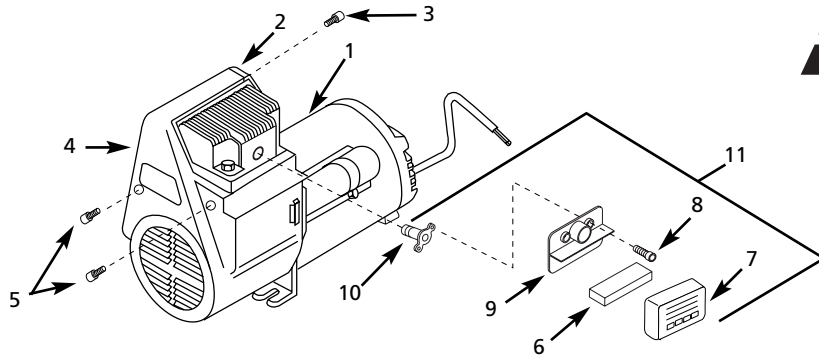

For parts, products & service information visit
POWER XPERT
www.campbellhausfeld.com