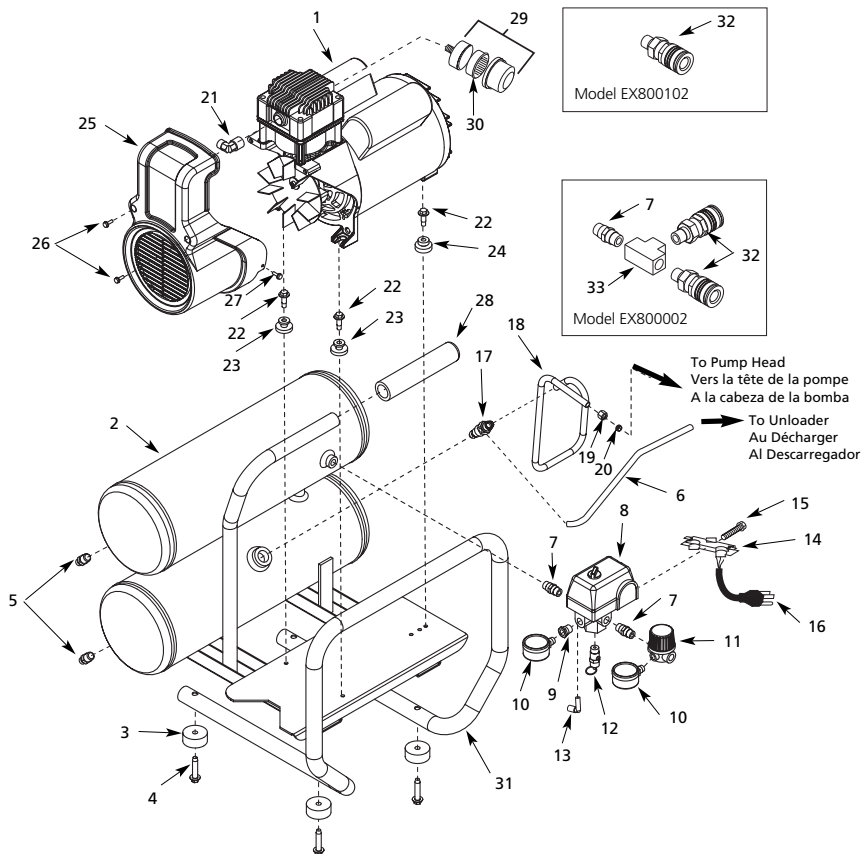

Portable Air Compressor Compresseur d'Air Portatif Compresores d'Aire Portátil

Replacement Parts List
Liste de Pièces de Rechange
Lista de Repuestos

EX800002, EX800102

POWER XPERT
www.chpower.com

EX800002, EX800102

For Replacement Parts, Call 1-800-543-6400

Please provide following information:

- -Model number
- -Serial number (if any)
- -Part description and number as shown in parts list

Address parts correspondence to:
The Campbell Group / Parts Department
100 Production Drive
Harrison, OH 45030 U.S.A.

Ref. No.	Description	EX800002	EX800102	Qty.
1	Pump/motor assembly	WL373000AJ	WL362002AJ	1
2	4 gal. twin tank	AR045800CG	AR045800CG	1
3	Molded rubber bumper	ST158300AV	ST158300AV	4
4	Foot screw	ST073276AV	ST073276AV	4
5	Drain cock	D-1403	D-1403	2
6	1/4" Flexible tube	ST117802AV	ST117802AV	1
7	Nipple	HF002401AV	--	3
	Nipple	--	HF002401AV	2
8	Pressure switch	CW208700AJ	CW208700AJ	1
9	Reducer	ST071407AV	ST071407AV	1
10	Gauge	GA016303AV	GA016303AV	2
11	Regulator	RE206202AV	RE206202AV	1
12	140 psi Safety valve	V-215100AV	V-215100AV	1
13	Unloader	CW210000AV	CW210000AV	1
14	Strain relief	CW209600AV	CW209600AV	1
15	Strain relief screw	ST209800AV	ST209800AV	1
16	Cord	EC012600AV	EC012600AV	1
17	Check valve	CV222300AJ	CV222300AJ	1
18	● Exhaust tube	WL016200AP	WL016200AP	1
19	● Nut	ST039700AV	ST039700AV	1
20	● Ferrule	ST039800AV	ST039800AV	1
21	Exhaust fitting	ST072224AV	ST072224AV	1
22	Shoulder bolt	ST158000AV	ST158000AV	3
23	Rubber bushing	WL003203AV	WL003203AV	2
24	Rubber bushing (Rear)	WL003202AV	WL003202AV	1
25	Shroud	WL012404AV	WL012404AV	1
26	Shroud screw	ST129302AV	ST129302AV	2
27	Shroud screw	ST129301AV	ST129301AV	1
28	Hand grip	ST160001AV	ST160001AV	1
29	Filter	WL012000AV	WL012000AV	1
30	Filter element	WL012300AV	WL012300AV	1
31	Roll bar	WL006900AV	WL006900AV	1
32	Coupler	MP333610	--	2
	Coupler	--	MP333610	1
33	T connector	ST183700AV	--	1
REPAIR KITS				
●	Exhaust tube kit (without check valve)	WL209307AJ	WL209307AJ	1