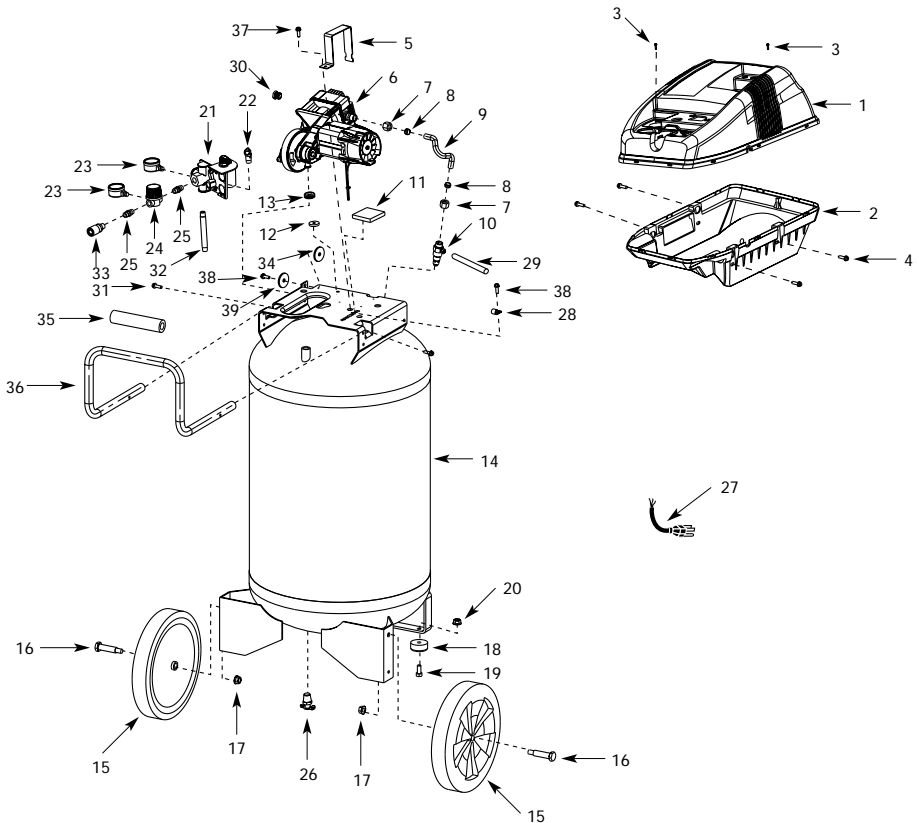

Oilless Air Compressors

Compresseurs D'Air Sans Huile

Compressores Sin Aceite

Replacement Parts List
Lista de Repuestos
Liste de Pièces de Rechange

WL660002, WL660003, WL660101, WL660301,
WL660401, WL611105

For parts, products & service information visit
POWER XPERT
www.chpower.com