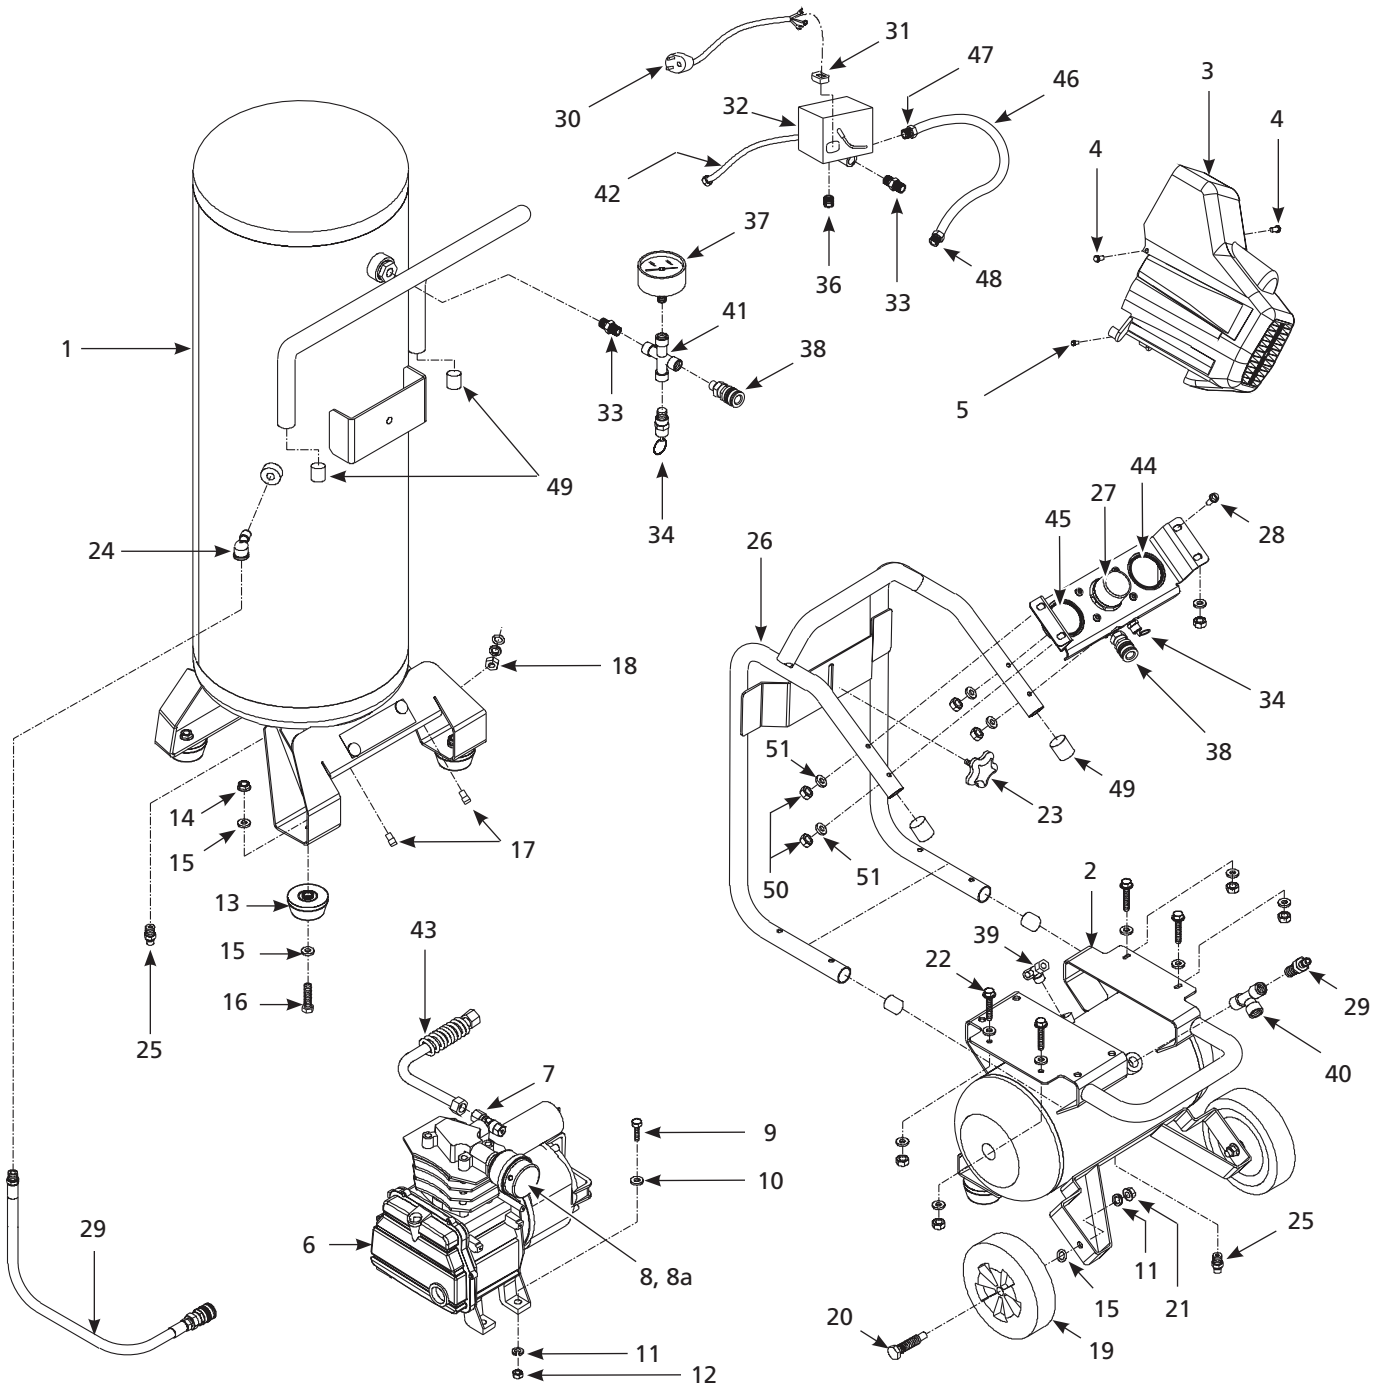

For Replacement Parts or Technical Assistance, Call 1-800-543-6400

Please provide following information:

- Model number
- Serial number (if any)
- Part description and number as shown in parts list

Address any correspondence to:

Campbell Hausfeld
Attn: Customer Service
100 Production Drive
Harrison, OH 45030 U.S.A.

Ref. No.	Description	Part Number	Qty
1	17 Gallon Tank	AR058100AV	1
2	3 Gallon Tank	AR058200AV	1
3	Shroud	▲	1
4	Screw	▲	2
5	Bolt - M5 x 10 mm	▲ ★	2
6	Pump / motor assembly	HL400001AV	1
7	T-fitting with easy start	HL018100AV	1
8	Filter	HL018200AV	1
8a	Filter element	HL018300AV	1
9	Pump mount bolts - M8 - 1-1/4 x 30 mm	■ ★	4
10	Washer - M8	■ ★	4
11	Lock washer - M8	■ ★ ●	4
12	Hex nut - M8 - 1-1/4	■ ★	4
13	Rubber foot	◆	6
14	Nut	◆	6
15	Washer	◆ ●	12
16	Foot bolt	◆	6
17	Pin	ST194900AV	2
18	Nut	★	2
19	Wheel	●	2
20	Axle bolt	●	2
21	Nut	●	2
22	Screw	★	4
23	Knob	SV949400AV	1
24	Elbow fitting	★	1
25	Drain valve	D-1403	2
26	Roll bar assembly	—	1
27	Manifold assembly (Includes 38, 44, and 45)	WL029901AV	1
28	Screw	★	4
29	Double check valve hose assembly	HA633700AV	1
30	Power cord	EC014500AV	1

Ref. No.	Description	Part Number	Qty
31	Strain relief	CW212800AV	1
32	Pressure switch	CW212300AJ	1
33	Hex nipple	HL019100AV	2
34	140 psi Safety valve	V-215100AV	2
35	Pressure switch unloader valve (not shown)	CW212400AV	1
36	Hex plug	HL018900AV	2
37	Tank gauge	GA016717AV	1
38	1/4 NPT Universal coupler	MP333600AV	2
39	Check valve	HL041200AV	1
40	Tee fitting	★	1
41	Cross fitting	★	1
42	Unloader tube assembly	HL705500AV	1
43	Exhaust tube assembly	HL705200AV	1
44	Tank gauge	GA016709AV	1
45	Outlet gauge	GA016705AV	1
46	Nylon hose	▼	1
47	Fitting to pressure switch	▼	1
48	Fitting to check valve	▼	1
49	Rubber end caps	—	6
50	Washer	★	4
51	Nut	★	4

REPLACEMENT PART KITS

▲	Shroud screw kit	HL020900AV
■	Pump / motor fastener kit	HL021000AV
●	Wheel kit	HL705300AV
◆	Rubber feet kit	HL705400AV
▼	Hose assembly	HL037600AV
★	Standard hardware item - available at your local hardware store	
—	Not Available