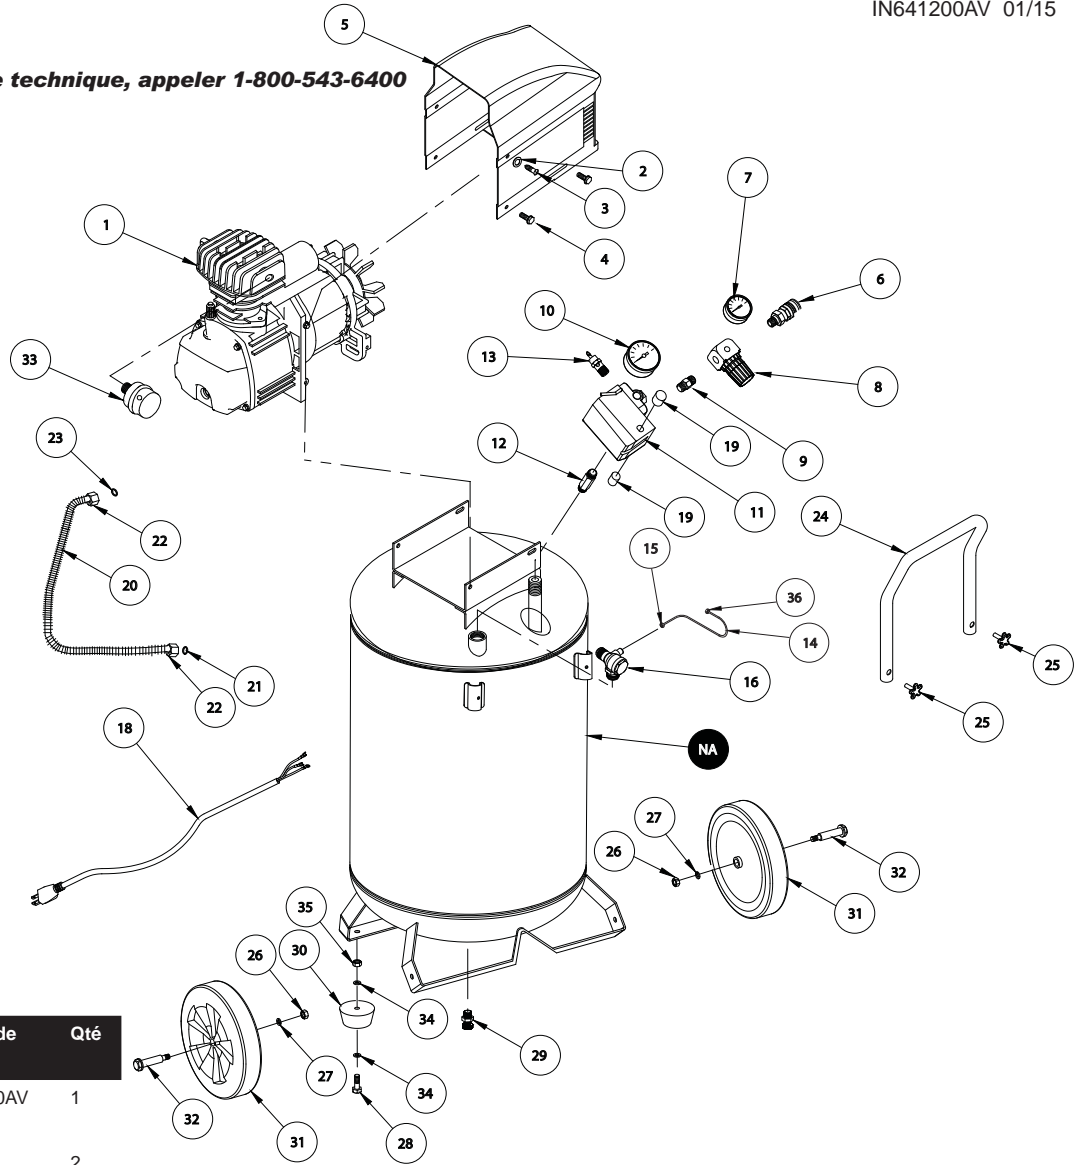

For Repair Parts, call 1-800-543-6400

Please provide following information:

- Model number
- Serial number (if any)
- Part description and number as shown in parts list

Ref No	Description	Part Number	Qty	Ref No	Description	Part Number	Qty	REPLACEMENT PARTS KITS
1	BOLT	▲	4	18	PISTON PIN	◆	1	▲ PUMP HEAD KIT HL042100AV
2	SPRING WASHER	▲	4	19	CIRCLIP	◆	2	■ VALVE PLATE KIT HL042200AV
3	PUMP HEAD	▲	1	21	CONNECTOR ROD	◆	1	● GASKET & PISTON RING KIT HL042300AV
4	RELIEF VALVE	×	1	23	BOLT	▼	4	◆ PISTON ASSEMBLY KIT HL042400AV
5	T-FITTING	×	1	24	OIL SIGHT GAUGE	HL042000AV	1	▼ CRANKCASE COVER KIT HL042500AV
6	HEAD GASKET	■●	1	25	CRANKCASE COVER	▼	1	× COLD START VALVE KIT HL042600AV
7	VALVE PLATE	■	2	26	CARNKCASE COVER SEAL	▼	1	□ CAPACITOR KIT HL042700AV
8	VALVE	■	2	37	CAPACITOR	□	1	○ FAN KIT HL042800AV
9	ALUMINUM GASKET	■●	1	38	INNER WASHER	□	1	
10	CYLINDER GASKET (UPPER)	■●	1	39	NUT	□	1	
11	CYLINDER	HL042900AV	1	40	SCREW	□	2	
12	CYLINDER GASKET (LOWER)	●	1	41	SPRING WASHER	□	2	
15	COMPRESSION RING	●	2	42	FAN	○	1	
16	OIL RING	●	1	43	CIRCLIP 14	○	1	
17	PISTON	◆	1	47	BREATHER WITH O-RING	HL026600AV	1	

Réf. N°	Description	Numéro de pièce	Qté
1	ASSEMBLAGE POMPE / MOTEUR	HL100600AV	1
2	RONDELLE	■	2
3	VIS AUTO-TARAUDEUSE	■	2
4	BOULON	■	4
5	PROTECTEUR	HL043100AV	1
6	COUPLEUR 1/4" IM MALE	HF102502AV	1
7	MANOMETRE DE SORTIE	GA016718AV	1
8	REGULATEUR	RE206901AV	1
9	CONNECTEUR	HL019100AV	1
10	JAUGE DU RESERVOIR	GA034600AV	1
11	INTERRUPTEUR HYDROSTATIQUE	CW212300AJ	1
12	MAMELON DE TUYAUTERIE	HL018900AV	1
13	SOUPAPE DE SÉCURITÉ	V-215100AV	1
14	TUYAU DE DELESTAGE	▼	1
15	ECROU DU TUYAU DE DELESTAGE	▼	1
16	CLAPET ANTI-RETOUR	HL019400AV	1
18	CORDON D'ALIMENTATION	EC014500AV	1
19	DISPOSITIF ANTI-TRACTION	CW212800AV	2
20	TUYAU D'ÉCHAPPEMENT	✱	1