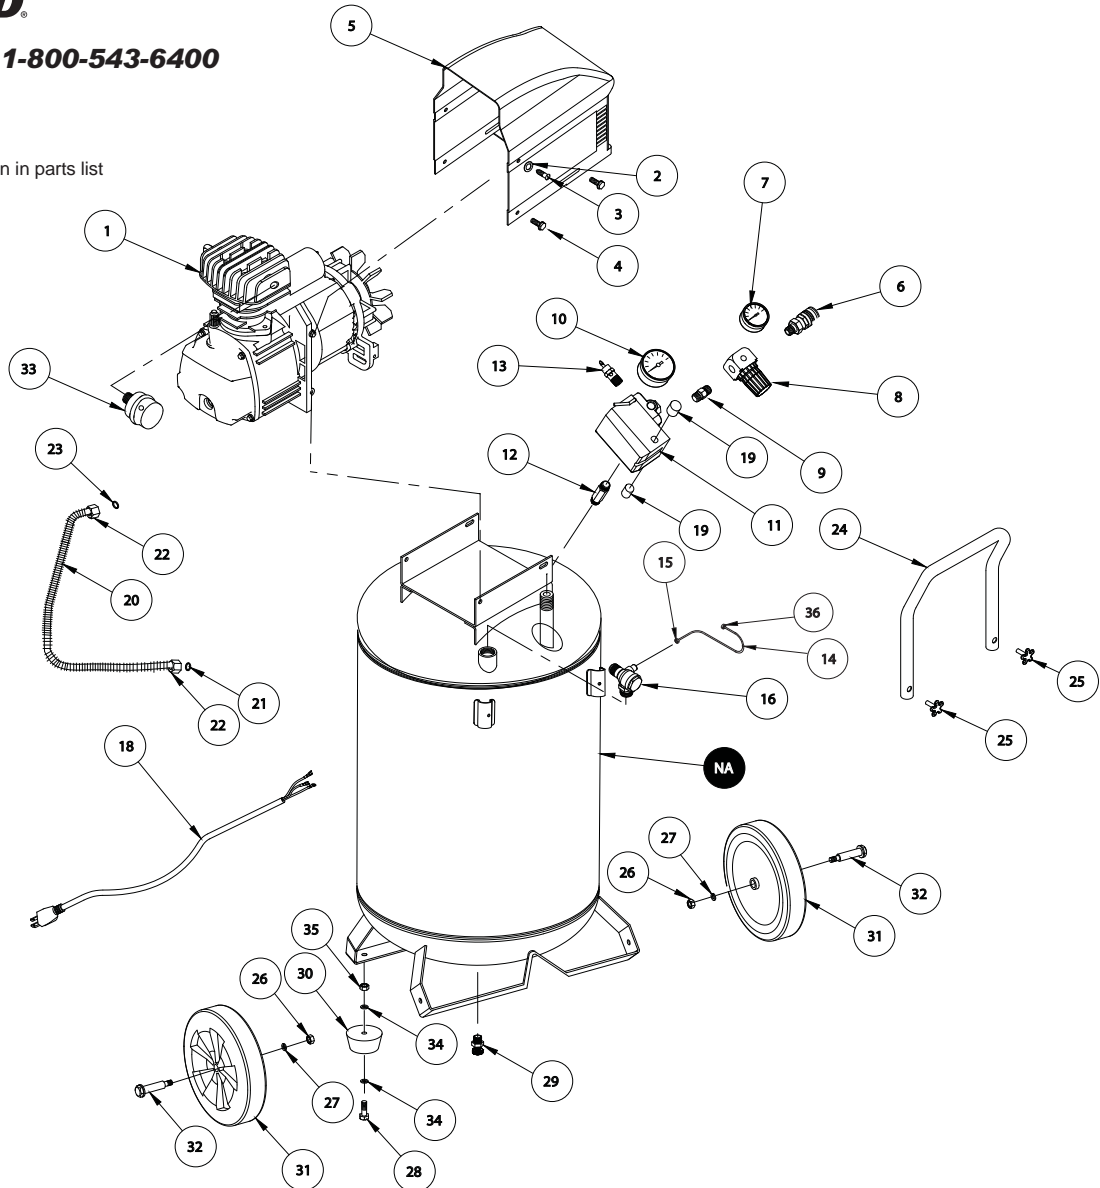

For Repair Parts, call 1-800-543-6400

Please provide following information:

- Model number
- Serial number (if any)
- Part description and number as shown in parts list

Ref No	Description	Part Number	Qty	Ref No	Description	Part Number	Qty	REPLACEMENT PARTS KITS	
1	PUMP/MOTOR ASSEMBLY	HL100600AV	1	21	FERRULE	✘	1	▲	RUBBER FEET KIT HL021300AV
2	WASHER	■	2	22	COMPRESSION NUT	✘	2	■	SHROUD SCREW KIT HL043200AV
3	TAPPING SCREW	■	2	23	FERRULE	✘	1	●	WHEEL KIT HL043300AV
4	BOLT	■	4	24	HANDLE	◆	1	◆	HANDLE KIT HL043400AV
5	SHROUD	HL043100AV	1	25	HANDLE KNOB SCREW	◆	2	▼	UNLOADER TUBE KIT HL043500AV
6	COUPLER 1/4" IM MALE	HF102502AV	1	26	NUT	●	2	✘	EXHAUST TUBE KIT HL043600AV
7	OUTLET GAUGE	GA016718AV	1	27	SPRING WASHER	●	2		
8	REGULATOR	RE206901AV	1	28	BOLT	▲	2		
9	CONNECTOR	HL019100AV	1	29	DRAIN VALVE	D-1403	1		
10	TANK GAUGE	GA034600AV	1	30	RUBBER FOOT	▲	2		
11	PRESSURE SWITCH	CW212300AJ	1	31	WHEEL	●	2		
12	PIPE NIPPLE	HL018900AV	1	32	AXLE	●	2		
13	SAFETY VALVE	V-215100AV	1	33	FILTER	HL043000AV	1		
14	UNLOADER TUBE	▼	1	34	WASHER	▲	4		
15	UNLOADER TUBE NUT	▼	1	35	NUT	▲	2		
16	CHECK VALVE	HL019400AV	1	36	NUT WITH CAPTIVE FERRULE	▼	1		
18	POWER CORD	EC014500AV	1						
19	STRAIN RELIEF	CW212800AV	2						
20	EXHAUST TUBE	✘	1						

Réf. N°	Description	Numéro de pièce	Qté
1	ASSEMBLAGE POMPE / MOTEUR	HL100600AV	1
2	RONDELLE	■	2
3	VIS AUTO-TARAUDEUSE	■	2
4	BOULON	■	4
5	PROTECTEUR	HL043100AV	1
6	COUPLEUR 1/4" IM MALE	HF102502AV	1
7	MANOMETRE DE SORTIE	GA016718AV	1
8	REGULATEUR	RE206901AV	1
9	CONNECTEUR	HL019100AV	1
10	JAUGE DU RESERVOIR	GA034600AV	1
11	INTERRUPTEUR HYDROSTATIQUE	CW212300AJ	1
12	MAMELON DE TUYAUTERIE	HL018900AV	1
13	SOUPAPE DE SÉCURITÉ	V-215100AV	1
14	TUYAU DE DELESTAGE	▼	1
15	ECROU DU TUYAU DE DELESTAGE	▼	1
16	CLAPET ANTI-RETOUR	HL019400AV	1
18	CORDON D'ALIMENTATION	EC014500AV	1
19	DISPOSITIF ANTI-TRACTION	CW212800AV	2
20	TUYAU D'ÉCHAPPEMENT	✱	1