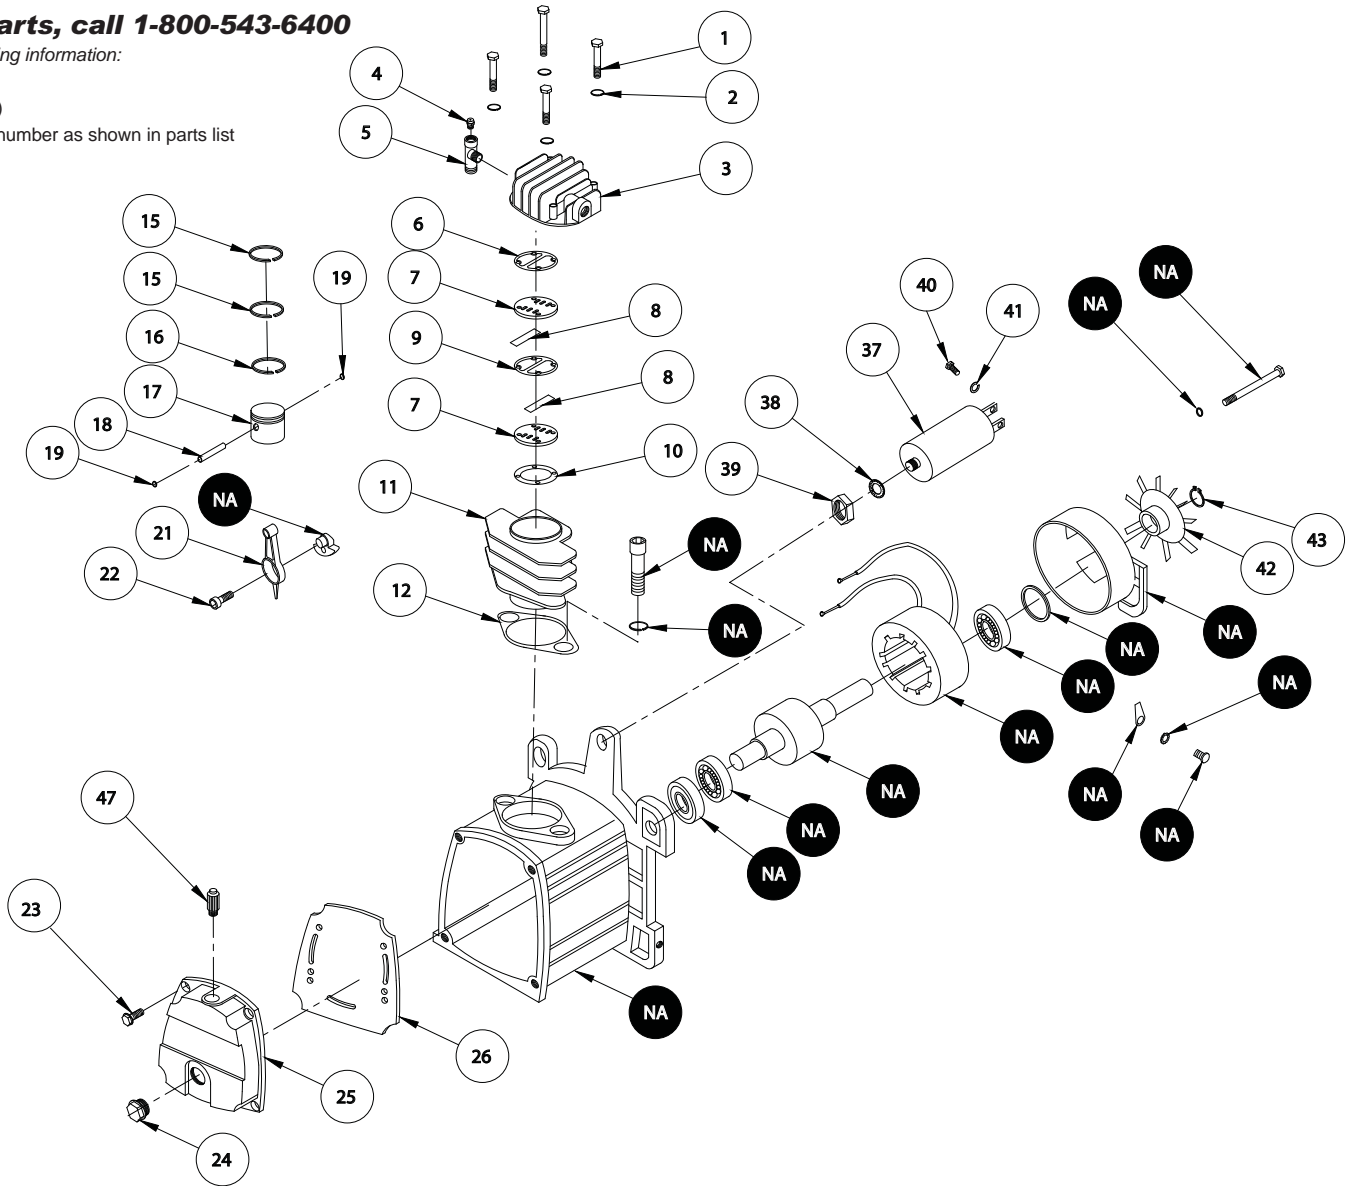

For Repair Parts, call 1-800-543-6400

Please provide following information:

- -Model number
- -Serial number (if any)
- -Part description and number as shown in parts list

Ref No	Description	Part Number	Qty	Ref No	Description	Part Number	Qty	REPLACEMENT PARTS KITS
1	BOLT	▲	4	18	PISTON PIN	◆	1	▲ PUMP HEAD KIT HL042100AV
2	SPRING WASHER	▲	4	19	CIRCLIP	◆	2	■ VALVE PLATE KIT HL042200AV
3	PUMP HEAD	▲	1	21	CONNECTOR ROD	◆	1	● GASKET & PISTON RING KIT HL042300AV
4	RELIEF VALVE	×	1	23	BOLT	▼	4	◆ PISTON ASSEMBLY KIT HL042400AV
5	T-FITTING	×	1	24	OIL SIGHT GAUGE	HL042000AV	1	▼ CRANKCASE COVER KIT HL042500AV
6	HEAD GASKET	■●	1	25	CRANKCASE COVER	▼	1	× COLD START VALVE KIT HL042600AV
7	VALVE PLATE	■	2	26	CARNKCASE COVER SEAL	▼	1	□ CAPACITOR KIT HL042700AV
8	VALVE	■	2	37	CAPACITOR	□	1	○ FAN KIT HL042800AV
9	ALUMINUM GASKET	■●	1	38	INNER WASHER	□	1	
10	CYLINDER GASKET (UPPER)	■●	1	39	NUT	□	1	
11	CYLINDER	HL042900AV	1	40	SCREW	□	2	
12	CYLINDER GASKET (LOWER)	●	1	41	SPRING WASHER	□	2	
15	COMPRESSION RING	●	2	42	FAN	○	1	
16	OIL RING	●	1	43	CIRCLIP 14	○	1	
17	PISTON	◆	1	47	BREATHER WITH O-RING	HL026600AV	1