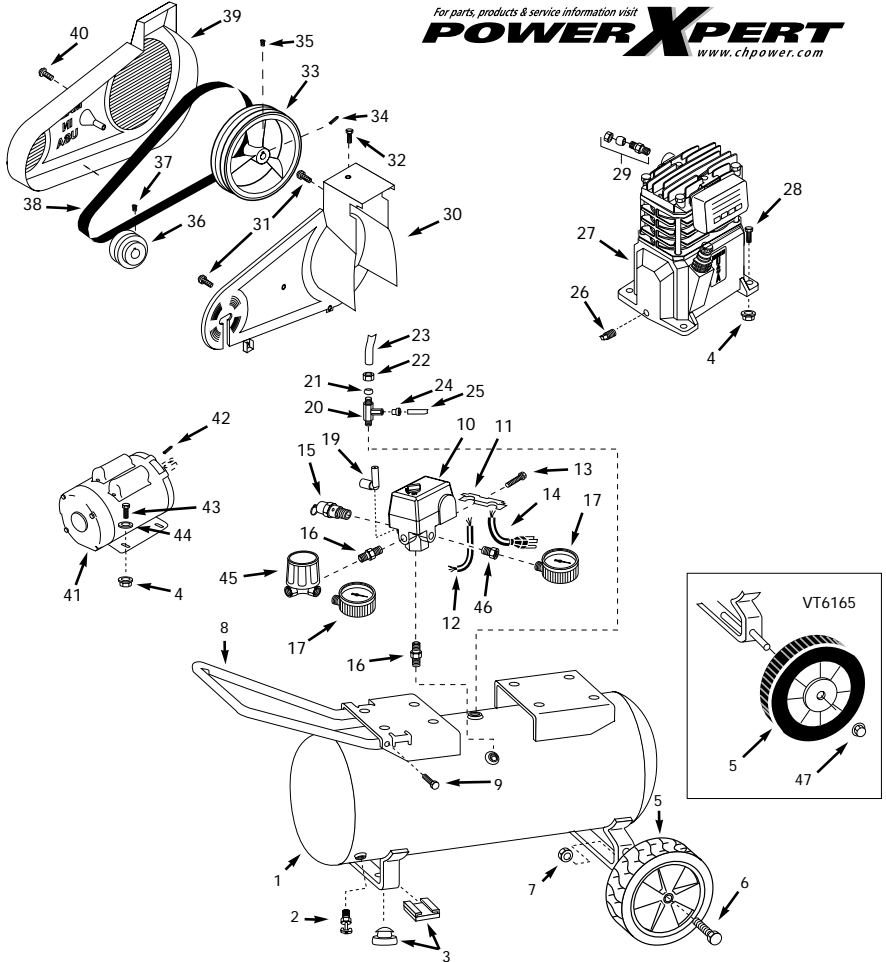

Portable Air Compressors
Compresseurs D'Air Portatifs
Compresores de Aire Portátiles

Replacement Parts List
Liste De Pièces De Rechange
Lista de Repuestos

VT616504, VT618204, VT623503,
VT627102 & VT627802

For parts, products & service information visit
POWER XPERT
www.chpower.com