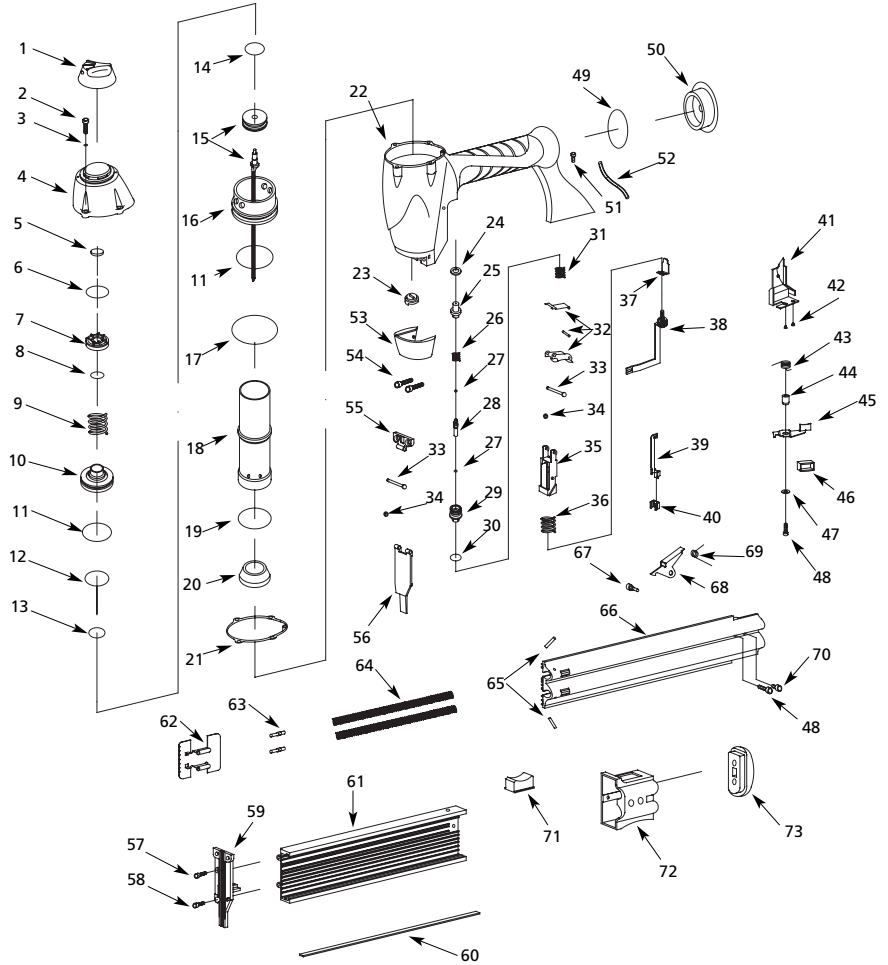

JUEGOS DE REPUESTOS

▲	Ensamblaje del disparador	SV460400AV
■	Juego de anillos en O del gatillo	SV460500AV
●	Juego de piezas del impulsor	SV468900AV
◆	Balance valve assembly	SV460700AV
▼	Ensamblaje del gatillo	SV460800AV
□	Juego completo de anillos en O	SV469000AV

* No se muestra

**Brad Nailer
Cloueuse à clous sans tête
Clavadora para acabado**

Replacement Parts Manual
Manuel de pièces de rechange
Lista de Repuestos