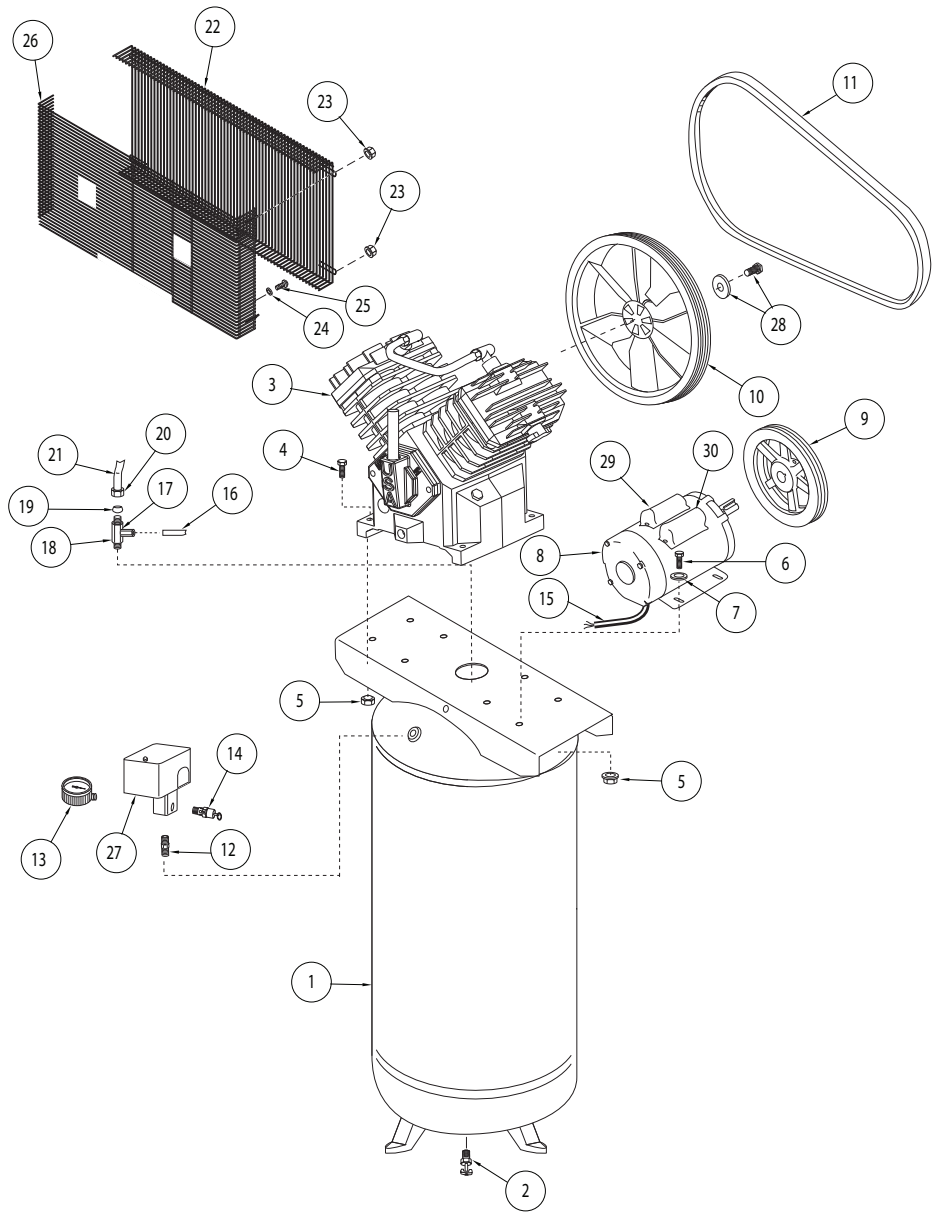

For Repair Parts, call 1-800-543-6400

Please provide following information:

- Model number
- Serial number (if any)
- Part description and number as shown in parts list

All Models

Ref No	Description	Part Number	Qty
3	AIR COMPRESSOR PUMP WITH FLYWHEEL	TQ300000AV	1
4	5/16 INCH - 18 X 1-1/2 INCH HEX HEAD BOLT	†	4
5	5/16 IN - 18 LOCKNUT	†	8
6	5/16 INCH - 18 X 3/4 INCH HEX HEAD BOLT	†	
7	5/16 INCH WASHER	†	4
8	ELECTRIC MOTOR	MC035700AV	1
9	MOTOR PULLEY	PU017001AV	1
10	FLYWHEEL	PU017100AV	1
11	BELT	BT013101AV	1
12	PIPE NIPPLE	HF002401AV	1
13	PRESSURE GAUGE	GA031900AV	1
15	ELECTRIC CORD	EC014800AV	1
16	UNLOADER TUBE	ST117802AV	1
17	STRAIGHT PUSH CONNECT	ST081301AV	1
18	CHECK VALVE	CV223300AV	1
19	1/2 INCH COMPRESSION SLEEVE	ST032900AV	1
20	1/2 INCH COMPRESSION NUT	ST033001AV	1
21	DISCHARGE TUBE	TQ901600AP	1
23	10 - 24 HEX-FLANGE NUT	ST116201AV	5
24	5/16 INCH WASHER	ST011200AV	2
25	5/16 INCH SELF-TAPPING SCREW	ST016500AV	4
26	BACK BELTGUARD	BG021701AV	1
28	FLYWHEEL FASTNER KIT	TQ901400AV	1
29	CAPACITOR - START	MC507025AV	1
30	CAPACITOR - RUN	MC506912AV	1
	WARNING DECAL (NOT SHOWN)	DK747600AV	1
	PRESSURE SWITCH UNLOADER VALVE (NOT SHOWN)	CW210001AV	1
	PRESSURE SWITCH COVER (NOT SHOWN)	CW217800AV	1

▲ MULTI-PORT PRESSURE SWITCH ASSEMBLY

-- NOT AVAILABLE

† AVAILABLE AT LOCAL HARDWARE STORE

Model Specific Part Numbers

Ref No	Description	CE410100 TQ310101	CE410400 DP5810-Q TQ310401	TQ312601	Qty
1	AIR TANK	AR040000CG	AG232401CG	AG232401CG	1
2	DRAIN VALVE	D-1403	ST127700AV	ST127700AV	1
14	SAFETY VALVE	V-215105AV ▲	V-215105AV ▲	V-215109AV ▲	1
22	FRONT BELTGUARD	BG217002AV	BG021600AV	BG021600AV	1
27	PRESSURE SWITCH (WITH UNLOADER VALVE)	CW212201AV ▲	CW212201AV ▲	CW218800AV ▲	1