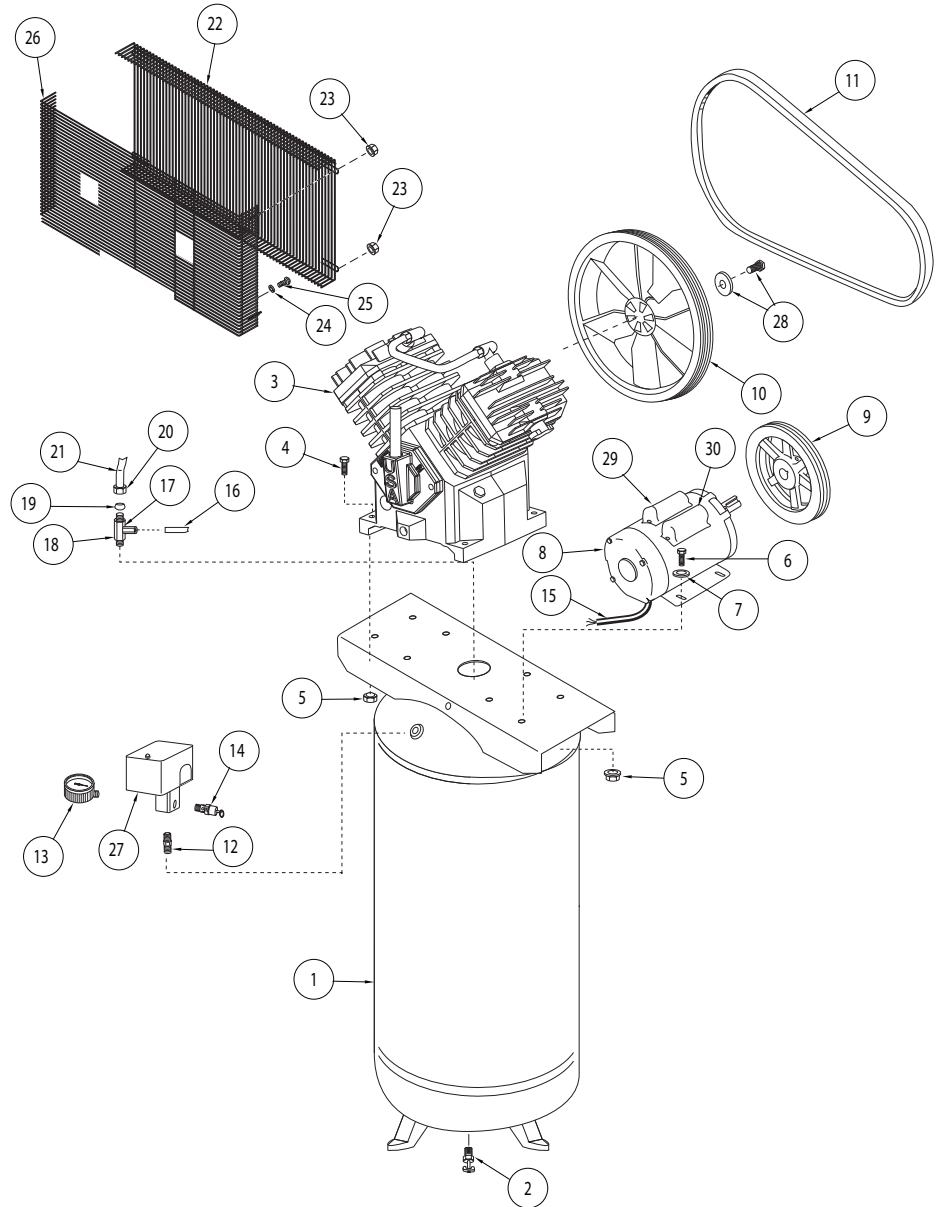

S'il vous plaît fournir l'information suivante:

- Numéro de Modèle
- Numéro de série (si présent)
- Description et numéro de la pièce

IN560404AV 6/15

Tous les modèles

Réf. N°	Description	Numéro de pièce	Qté
3	POMPE DE COMPRESSEUR D'AIR AVEC VOLANT	TQ300000AV	1
4	5/16 PO - 18 BOULONS À TÊTE HEX. 1 1/2 PO	†	4
5	5/16 PO - 18 BOULONS À TÊTE HEX. 1 1/4 PO	†	8
6	5/16 PO - 18 BOULONS À TÊTE HEX. 3/4 PO	†	
7	5/16 PO RONDELLE	†	4
8	MOTEUR ÉLECTRIQUE	MC035700AV	1
9	POULIE DE MOTEUR	PU017001AV	1
10	VOLANT	PU017100AV	1
11	COURROIE	BT013101AV	1
12	MAMELON DE TUYAU	HF002401AV	1
13	MANOMÈTRE	GA031900AV	1
15	CORDON D'ALIMENTATION	EC014800AV	1
16	TUYAU DE DÉCHARGEMENT	ST117802AV	1
17	RACCORD POUSSOIR DROIT	ST081301AV	1
18	CLAPET	CV223300AV	1
19	MANCHON DE COMPRESSION 1/2 PO	ST032900AV	1
20	ÉCROU DE COMPRESSION DE 1/2 PO	ST033001AV	1
21	TUYAU DE DÉCHARGE	TQ901600AP	1
23	ÉCROU À COLLET HEX. 10 - 24	ST116201AV	5
24	5/16 PO RONDELLE	ST011200AV	2
25	VIS AUTOFOREUSE 5/16-12 X 3/4 PO	ST016500AV	4
26	CARTER DE COURROIE ARRIÈRE	BG021701AV	1
28	ENSEMBLE DE FIXATION DU VOLANT-MOTEUR	TQ901400AV	1
29	CONDENSATEUR DE DÉMARRAGE	MC507025AV	1
30	CONDENSATEUR DE MARCHÉ	MC506912AV	1
▲	DÉCALQUE D'AVERTISSEMENT (NON ILLUSTRÉ)	DK747600AV	1
▲	SOUPAPE DE DÉCHARGE DE PRESSOSTAT (NON ILLUSTRÉ)	CW210001AV	1
▲	COUVERCLE DE PRESSOSTAT (NON ILLUSTRÉ)	CW217800AV	1
▲	ASSEMBLAGE DU MANOSTAT MULTIORT		
--	PAS DISPONIBLE		
†	ARTICLE DISPONIBLE CHEZ VOTRE QUINCAILLERIE LOCALE		

Numéros de pièces spécifiques aux modèles

Réf. N°	Description	Modèles			Qté
		CE410100 TQ310101	CE410400 DP5810-Q TQ310401	TQ312601	
1	RÉSERVOIR D'AIR	AR040000CG	AG232401CG	AG232401CG	1
2	ROBINET DE PURGE	D-1403	ST127700AV	ST127700AV	1
14	SOUPAPE DE SÛRETÉ	V-215105AV ▲	V-215105AV ▲	V-215109AV ▲	1
22	CARTER DE COURROIE AVANT	BG217002AV	BG021600AV	BG021600AV	1
27	PRESSOSTAT (INCLUT UN COUVERCLE DE PRESSOSTAT ET UNE SOUPAPE DE DÉCHARGEMENT)	CW212201AV ▲	CW212201AV ▲	CW218800AV ▲	1