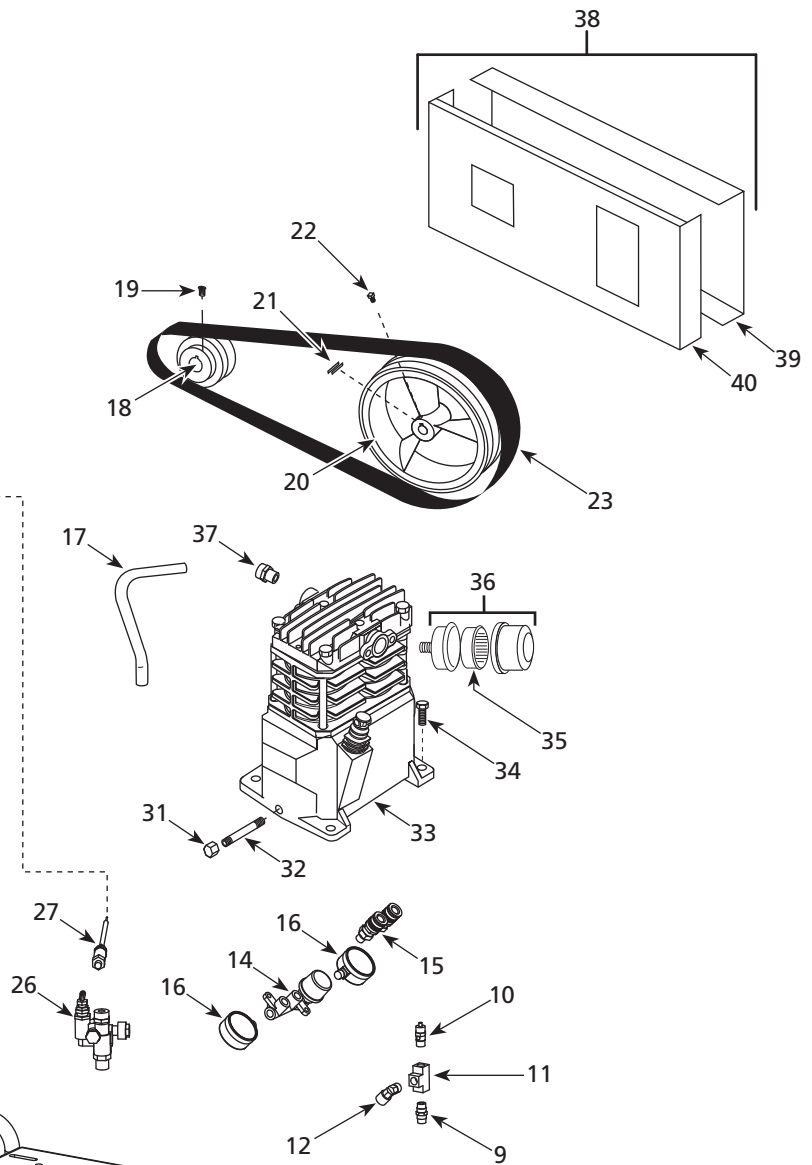

5.5 HP Gas Wheelbarrow VT Compressor

Compresseur VT sur Bruette, Moteur de 5.5 HP à Essence

Compresor VT de Carretilla, Motor de 5.5 HP a Gasolina

Replacement Parts List
Liste de Pièces de Rechange
Lista de Repuestos

EX800301, EX800302, EX801300,
VT633000, VT633001, VT633200

For Replacement Parts, Call 1-800-543-6400

Please provide following information:

- Model number
- Serial number (if any)
- Part description and number as shown in parts list

Address parts correspondence to:

Attn: Customer Service
100 Production Drive
Harrison, OH 45030 U.S.A.

Ref. No.	Description	Part Number For Models:					Qty
		EX800301	EX800302 VT633000	VT633001	VT633200	EX801300	
1	Tank	AR052200CG	AR052200CG	AR052200CG	AR052200CG	AR052200CG	1
2	Handle grip	ST160000AV	ST160000AV	ST160000AV	ST160000AV	ST160000AV	2
3	Drain valve	D-1403	D-1403	D-1403	D-1403	D-1403	2
4	Rubber foot	ST158300AV	ST158300AV	ST158300AV	ST158300AV	ST158300AV	4
5	Screw	ST116400AV	ST116400AV	ST116400AV	ST116400AV	ST116400AV	4
6	10 inch Pneumatic wheel	WA005501AV	WA005501AV	WA005501AV	WA005501AV	WA005501AV	1
7	Axle rod	AA021800AV	AA021800AV	AA021800AV	AA021800AV	AA021800AV	1
8	Plug	ST073613AV	ST073613AV	ST073613AV	ST073613AV	ST073613AV	2
9	Nipple	HF002401AV	HF002401AV	HF002401AV	HF002401AV	HF002401AV	1
10	ASME Safety valve	V-215108AV	V-215108AV	V-215108AV	V-215108AV	V-215108AV	1
11	Tee fitting	ST183700AV	ST183700AV	ST183700AV	ST183700AV	ST183700AV	1
12	Elbow fitting	ST119704AV	ST119704AV	ST119704AV	ST119704AV	ST119704AV	2
13	Gauge, left	GA016705AV	GA016705AV	GA016705AV	GA016705AV	GA016705AV	1
14	Regulator	WL017601AV	WL017601AV	WL017601AV	WL017601AV	WL017601AV	1
15	Coupler	HF203300AV	HF203300AV	HF203300AV	HF203300AV	HF203300AV	2
16	Gauge, right	GA016709AV	GA016709AV	GA016709AV	GA016709AV	GA016709AV	1
17	Discharge tube	VT046300AP	ST186600AV	VT046300AP	VT046300AP	VT046300AP	1
18	Pulley	PU015400AV	PU015400AV	PU015400AV	PU015400AV	PU015400AV	1
19	Square head set screw	ST012200AV	ST012200AV	ST012200AV	ST012200AV	ST012200AV	1
20	Flywheel	PU015901SJ	PU015901SJ	PU015901SJ	PU015901SJ	PU015901SJ	1
21	3/16 inch Key	-----	-----	-----	-----	-----	1
22	Setscrew	-----	-----	-----	-----	-----	1
23	Belt	BT023100AV	BT023100AV	BT023100AV	BT023100AV	BT023100AV	1
24	Engine	NG002502AV	NG002502AV	NG002502AV	-----	-----	1
25	Brace assembly	BG208800AJ	BG208800AJ	BG208800AJ	BG208800AJ	BG208800AJ	1
26	Throttle unloader	ST128407AV	ST128415AV	ST128407AV	ST128407AV	ST128407AV	1
27	Throttle control	CV006412AV	CV006412AV	CV006412AV	CV006412AV	CV006412AV	1
28	Hex head screw	ST070625AV	ST070625AV	ST070625AV	ST070625AV	ST070625AV	4
29	Washer	ST011200AV	ST011200AV	ST011200AV	ST011200AV	ST011200AV	8
30	Locknut	AL014000AV	AL014000AV	AL014000AV	AL014000AV	AL014000AV	4
31	Oil drain cap	ST150100AV	ST150100AV	ST150100AV	ST150100AV	ST150100AV	1
32	Oil drain extension	ST083800AV	ST083800AV	ST083800AV	ST083800AV	ST083800AV	1
33	Pump	VT470000KB	VT470000KB	VT470000KB	VT470000KB	VT470000KB	1
34	Screw	-----	-----	-----	-----	-----	4
35	Filter element	ST073916AV	ST073916AV	ST073916AV	ST073916AV	ST073916AV	1
36	Filter assembly	ST073915AV	ST073915AV	ST073915AV	ST073915AV	ST073915AV	1
37	Compression assembly	ST018300AV	-----	ST018300AV	ST018300AV	ST018300AV	1
38	Belt guard assembly	BG220900SJ	-----	BG220900SJ	BG220900SJ	BG220900SJ	1
	Belt guard assembly (VT633000)	-----	BG220900SJ	-----	-----	-----	1
39	Front belt guard (EX800302 only)	-----	BG223000KK	BG220900SJ	BG220900SJ	BG220900SJ	1
40	Back belt guard (EX800302 only)	-----	BG223100KK	BG220900SJ	BG220900SJ	BG220900SJ	1
41	Locknut	-----	-----	-----	ST140300AV	ST140300AV	1
42	Manifold tube (not shown)	-----	WL021400AV	-----	-----	-----	1