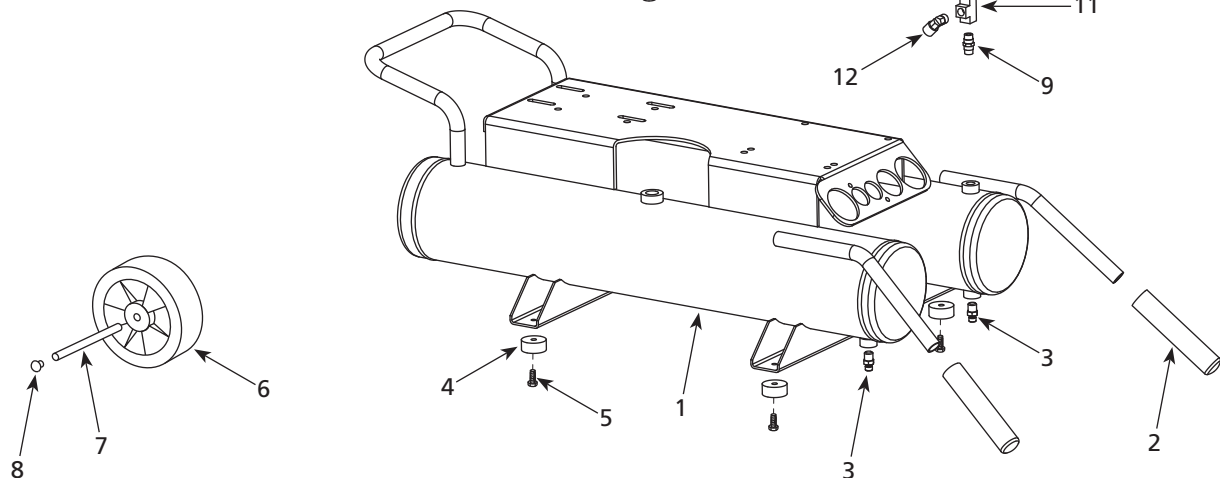

5.5 HP Gas Wheelbarrow VT Compressor

Compresseur VT sur Bruette, Moteur de 5.5 HP à Essence

Compresor VT de Carretilla, Motor de 5.5 HP a Gasolina

Replacement Parts List
Liste de Pièces de Rechange
Lista de Repuestos

EX800301, EX800302, EX801300,
VT633000, VT633001, VT633200

For Replacement Parts, Call 1-800-543-6400

Please provide following information:

- Model number
- Serial number (if any)
- Part description and number as shown in parts list

Address parts correspondence to:

Attn: Customer Service
100 Production Drive
Harrison, OH 45030 U.S.A.

Ref. No.	Description	Part Number For Models:					Qty
		EX800301	EX800302 VT633000	VT633001	VT633200	EX801300	
1	Tank	AR052200CG	AR052200CG	AR052200CG	AR052200CG	AR052200CG	1
2	Handle grip	ST160000AV	ST160000AV	ST160000AV	ST160000AV	ST160000AV	2
3	Drain valve	D-1403	D-1403	D-1403	D-1403	D-1403	2
4	Rubber foot	ST158300AV	ST158300AV	ST158300AV	ST158300AV	ST158300AV	4
5	Screw	ST116400AV	ST116400AV	ST116400AV	ST116400AV	ST116400AV	4
6	10 inch Pneumatic wheel	WA005501AV	WA005501AV	WA005501AV	WA005501AV	WA005501AV	1
7	Axle rod	AA021800AV	AA021800AV	AA021800AV	AA021800AV	AA021800AV	1
8	Plug	ST073613AV	ST073613AV	ST073613AV	ST073613AV	ST073613AV	2
9	Nipple	HF002401AV	HF002401AV	HF002401AV	HF002401AV	HF002401AV	1
10	ASME Safety valve	V-215108AV	V-215108AV	V-215108AV	V-215108AV	V-215108AV	1
11	Tee fitting	ST183700AV	ST183700AV	ST183700AV	ST183700AV	ST183700AV	1
12	Elbow fitting	ST119704AV	ST119704AV	ST119704AV	ST119704AV	ST119704AV	2
13	Gauge, left	GA016705AV	GA016705AV	GA016705AV	GA016705AV	GA016705AV	1
14	Regulator	WL017601AV	WL017601AV	WL017601AV	WL017601AV	WL017601AV	1
15	Coupler	HF203300AV	HF203300AV	HF203300AV	HF203300AV	HF203300AV	2
16	Gauge, right	GA016709AV	GA016709AV	GA016709AV	GA016709AV	GA016709AV	1
17	Discharge tube	VT046300AP	ST186600AV	VT046300AP	VT046300AP	VT046300AP	1
18	Pulley	PU015400AV	PU015400AV	PU015400AV	PU015400AV	PU015400AV	1
19	Square head set screw	ST012200AV	ST012200AV	ST012200AV	ST012200AV	ST012200AV	1
20	Flywheel	PU015901SJ	PU015901SJ	PU015901SJ	PU015901SJ	PU015901SJ	1
21	3/16 inch Key	-----	-----	-----	-----	-----	1
22	Setscrew	-----	-----	-----	-----	-----	1
23	Belt	BT023100AV	BT023100AV	BT023100AV	BT023100AV	BT023100AV	1
24	Engine	NG002502AV	NG002502AV	NG002502AV	-----	-----	1
25	Brace assembly	BG208800AJ	BG208800AJ	BG208800AJ	BG208800AJ	BG208800AJ	1
26	Throttle unloader	ST128407AV	ST128415AV	ST128407AV	ST128407AV	ST128407AV	1
27	Throttle control	CV006412AV	CV006412AV	CV006412AV	CV006412AV	CV006412AV	1
28	Hex head screw	ST070625AV	ST070625AV	ST070625AV	ST070625AV	ST070625AV	4
29	Washer	ST011200AV	ST011200AV	ST011200AV	ST011200AV	ST011200AV	8
30	Locknut	AL014000AV	AL014000AV	AL014000AV	AL014000AV	AL014000AV	4
31	Oil drain cap	ST150100AV	ST150100AV	ST150100AV	ST150100AV	ST150100AV	1
32	Oil drain extension	ST083800AV	ST083800AV	ST083800AV	ST083800AV	ST083800AV	1
33	Pump	VT470000KB	VT470000KB	VT470000KB	VT470000KB	VT470000KB	1
34	Screw	-----	-----	-----	-----	-----	4
35	Filter element	ST073916AV	ST073916AV	ST073916AV	ST073916AV	ST073916AV	1
36	Filter assembly	ST073915AV	ST073915AV	ST073915AV	ST073915AV	ST073915AV	1
37	Compression assembly	ST018300AV	-----	ST018300AV	ST018300AV	ST018300AV	1
38	Belt guard assembly	BG220900SJ	-----	BG220900SJ	BG220900SJ	BG220900SJ	1
	Belt guard assembly (VT633000)	-----	BG220900SJ	-----	-----	-----	1
39	Front belt guard (EX800302 only)	-----	BG223000KK	BG220900SJ	BG220900SJ	BG220900SJ	1
40	Back belt guard (EX800302 only)	-----	BG223100KK	BG220900SJ	BG220900SJ	BG220900SJ	1
41	Locknut	-----	-----	-----	ST140300AV	ST140300AV	1
42	Manifold tube (not shown)	-----	WL021400AV	-----	-----	-----	1