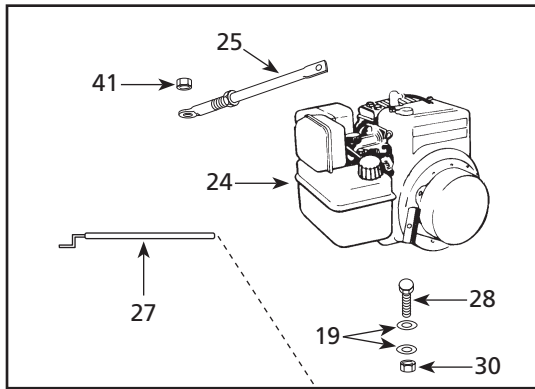

5.5 HP Gas Wheelbarrow VT Compressor

Compresseur VT sur Bruette, Moteur de 5.5 HP à Essence

Compresor VT de Carretilla, Motor de 5.5 HP a Gasolina

Replacement Parts List
Liste de Pièces de Rechange
Lista de Repuestos

EX800301, EX800302, EX801300,
VT633000, VT633001, VT633200

For Replacement Parts, Call 1-800-543-6400

Please provide following information:

- Model number
- Serial number (if any)
- Part description and number as shown in parts list

Address parts correspondence to:

Attn: Customer Service
100 Production Drive
Harrison, OH 45030 U.S.A.

Ref. No.	Description	Part Number For Models:					Qty
		EX800301	EX800302 VT633000	VT633001	VT633200	EX801300	
1	Tank	AR052200CG	AR052200CG	AR052200CG	AR052200CG	AR052200CG	1
2	Handle grip	ST160000AV	ST160000AV	ST160000AV	ST160000AV	ST160000AV	2
3	Drain valve	D-1403	D-1403	D-1403	D-1403	D-1403	2
4	Rubber foot	ST158300AV	ST158300AV	ST158300AV	ST158300AV	ST158300AV	4
5	Screw	ST116400AV	ST116400AV	ST116400AV	ST116400AV	ST116400AV	4
6	10 inch Pneumatic wheel	WA005501AV	WA005501AV	WA005501AV	WA005501AV	WA005501AV	1
7	Axle rod	AA021800AV	AA021800AV	AA021800AV	AA021800AV	AA021800AV	1
8	Plug	ST073613AV	ST073613AV	ST073613AV	ST073613AV	ST073613AV	2
9	Nipple	HF002401AV	HF002401AV	HF002401AV	HF002401AV	HF002401AV	1
10	ASME Safety valve	V-215108AV	V-215108AV	V-215108AV	V-215108AV	V-215108AV	1
11	Tee fitting	ST183700AV	ST183700AV	ST183700AV	ST183700AV	ST183700AV	1
12	Elbow fitting	ST119704AV	ST119704AV	ST119704AV	ST119704AV	ST119704AV	2
13	Gauge, left	GA016705AV	GA016705AV	GA016705AV	GA016705AV	GA016705AV	1
14	Regulator	WL017601AV	WL017601AV	WL017601AV	WL017601AV	WL017601AV	1
15	Coupler	HF203300AV	HF203300AV	HF203300AV	HF203300AV	HF203300AV	2
16	Gauge, right	GA016709AV	GA016709AV	GA016709AV	GA016709AV	GA016709AV	1
17	Discharge tube	VT046300AP	ST186600AV	VT046300AP	VT046300AP	VT046300AP	1
18	Pulley	PU015400AV	PU015400AV	PU015400AV	PU015400AV	PU015400AV	1
19	Square head set screw	ST012200AV	ST012200AV	ST012200AV	ST012200AV	ST012200AV	1
20	Flywheel	PU015901SJ	PU015901SJ	PU015901SJ	PU015901SJ	PU015901SJ	1
21	3/16 inch Key	-----	-----	-----	-----	-----	1
22	Setscrew	-----	-----	-----	-----	-----	1
23	Belt	BT023100AV	BT023100AV	BT023100AV	BT023100AV	BT023100AV	1
24	Engine	NG002502AV	NG002502AV	NG002502AV	-----	-----	1
25	Brace assembly	BG208800AJ	BG208800AJ	BG208800AJ	BG208800AJ	BG208800AJ	1
26	Throttle unloader	ST128407AV	ST128415AV	ST128407AV	ST128407AV	ST128407AV	1
27	Throttle control	CV006412AV	CV006412AV	CV006412AV	CV006412AV	CV006412AV	1
28	Hex head screw	ST070625AV	ST070625AV	ST070625AV	ST070625AV	ST070625AV	4
29	Washer	ST011200AV	ST011200AV	ST011200AV	ST011200AV	ST011200AV	8
30	Locknut	AL014000AV	AL014000AV	AL014000AV	AL014000AV	AL014000AV	4
31	Oil drain cap	ST150100AV	ST150100AV	ST150100AV	ST150100AV	ST150100AV	1
32	Oil drain extension	ST083800AV	ST083800AV	ST083800AV	ST083800AV	ST083800AV	1
33	Pump	VT470000KB	VT470000KB	VT470000KB	VT470000KB	VT470000KB	1
34	Screw	-----	-----	-----	-----	-----	4
35	Filter element	ST073916AV	ST073916AV	ST073916AV	ST073916AV	ST073916AV	1
36	Filter assembly	ST073915AV	ST073915AV	ST073915AV	ST073915AV	ST073915AV	1
37	Compression assembly	ST018300AV	-----	ST018300AV	ST018300AV	ST018300AV	1
38	Belt guard assembly	BG220900SJ	-----	BG220900SJ	BG220900SJ	BG220900SJ	1
	Belt guard assembly (VT633000)	-----	BG220900SJ	-----	-----	-----	1
39	Front belt guard (EX800302 only)	-----	BG223000KK	BG220900SJ	BG220900SJ	BG220900SJ	1
40	Back belt guard (EX800302 only)	-----	BG223100KK	BG220900SJ	BG220900SJ	BG220900SJ	1
41	Locknut	-----	-----	-----	ST140300AV	ST140300AV	1
42	Manifold tube (not shown)	-----	WL021400AV	-----	-----	-----	1