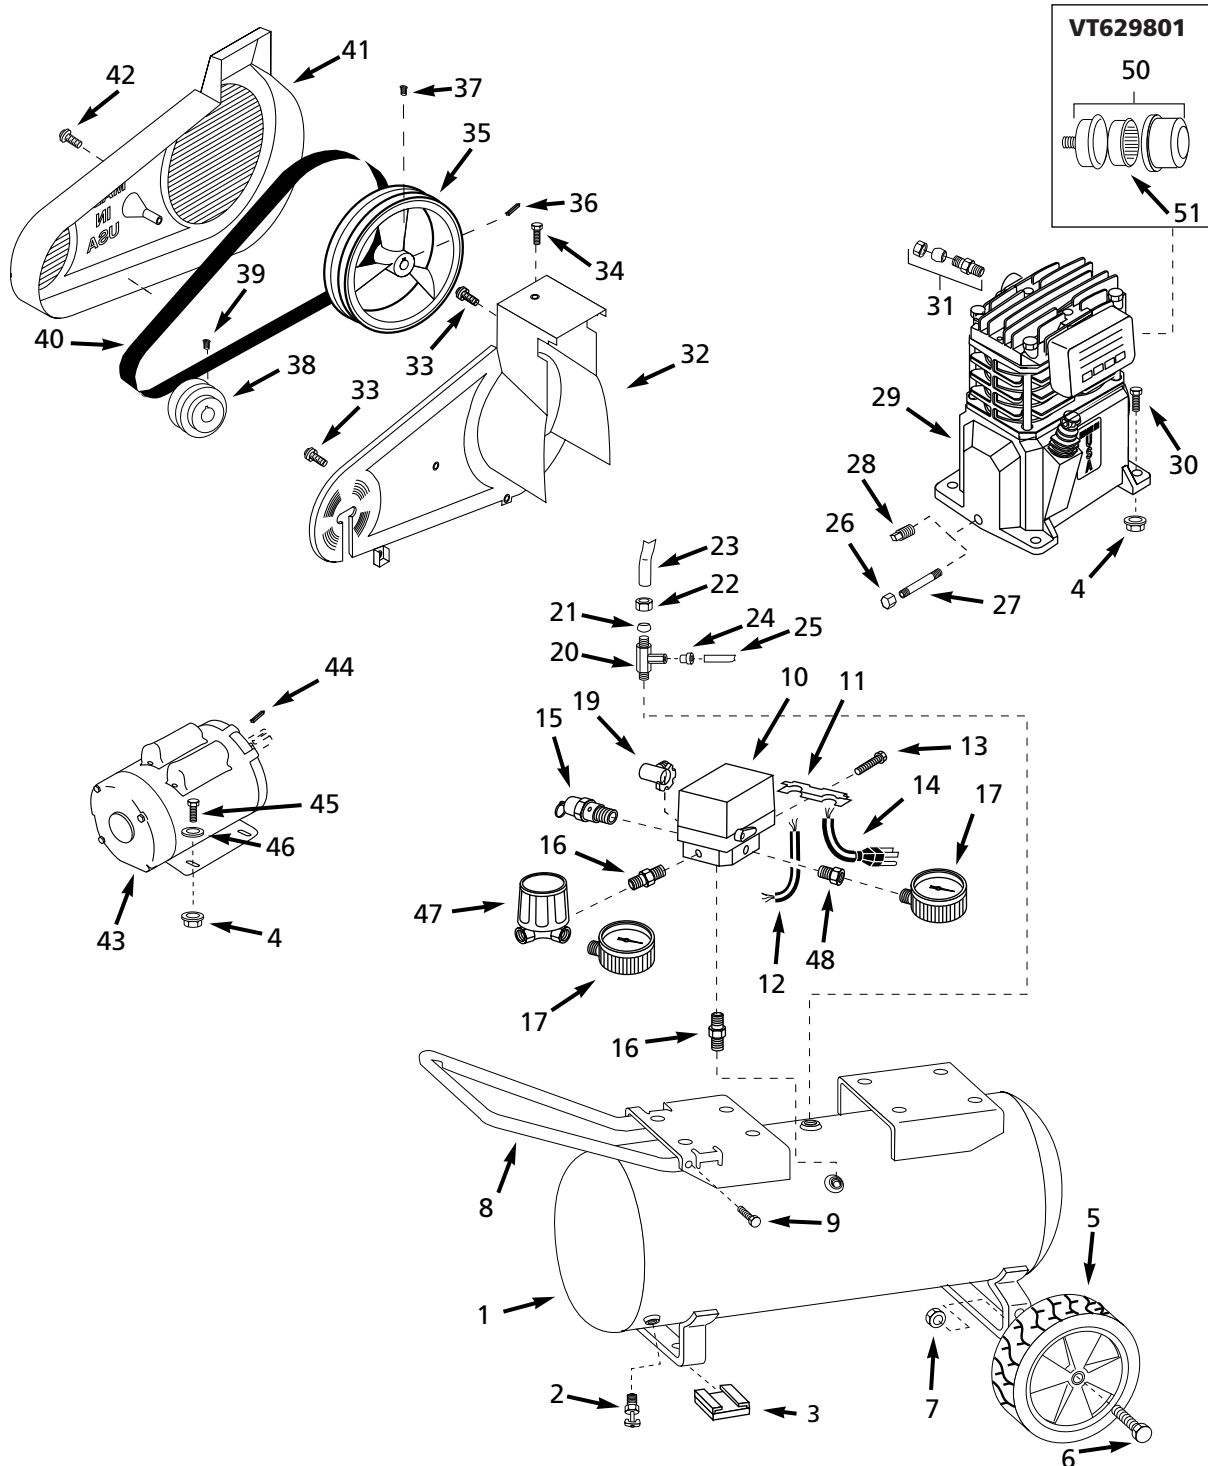

**Replacement Parts List
Liste De Pièces De Rechange
Lista de Repuestos**

**VA500004, VT618304, VT618904, VT619604,
VT623103, VT623304, VT626903, VT629002,
VT629801, VT630000**

For Replacement Parts, Call 1-800-543-6400

Please provide following information:

- -Model number
- -Serial number (if any)
- -Part description and number as shown in parts list

Address parts correspondence to:

The Campbell Group / Attn: Parts Department
100 Production Drive
Harrison, OH 45030

Ref. No.	Description	Part Numbers				Qty
		VA500004	VT618304	VT618904	VT619604	
1	Tank	AR040700BR	AR040700BR	AR040700BR	AR040700BR	1
2	Drain cock	D-1401	D-1401	D-1401	D-1401	1
3	Foot	ST041600AV	ST041600AV	ST041600AV	ST041600AV	2
4	Locknut	ST146000AV	ST146000AV	ST146000AV	ST146000AV	8
5	Wheel	WA004000AV	WA004000AV	WA004000AV	WA004000AV	2
6	Axle bolt	ST033400AV	ST033400AV	ST033400AV	ST033400AV	2
7	Hex keps nut	ST033500AV	ST033500AV	ST033500AV	ST033500AV	2
8	Handle	HL001800BH	HL001800BH	HL001800BH	HL001800BH	1
9	Handle screw	ST073236AV	ST073236AV	ST073236AV	ST073236AV	1
10	Pressure switch	CW207576AV	CW207576AV	CW207576AV	CW207576AV	1
11	Strain relief	CW000702AV	CW000702AV	CW000702AV	CW000702AV	1
12	Motor cord	EC012800AV	EC012800AV	EC012800AV	EC012800AV	1
13	Strain relief screw	ST074418AV	ST074418AV	ST074418AV	ST074418AV	1
14	Power cord	EC012601AV	EC012601AV	EC012601AV	EC012601AV	1
15	ASME Safety valve	V-215100AV	V-215100AV	V-215100AV	V-215100AV	1
16	Nipple	HF002401AV	HF002401AV	HF002401AV	HF002401AV	2
17	Outlet pressure gauge	GA016300AV	GA016300AV	GA016300AV	GA016300AV	2
19	Unloader valve	CW000800AV	CW000800AV	CW000800AV	CW000800AV	1
20	Check valve	CV221502AJ	CV221502AJ	CV221502AJ	CV221502AJ	1
21	Ferrule	ST067300AV	ST067300AV	ST067300AV	ST067300AV	1
22	Compression nut	ST033001AV	ST033001AV	ST033001AV	ST033001AV	1
23	Discharge tube	VT043500AP	VT043500AP	VT043500AP	VT043500AP	1
24	Push-in fitting	ST081301AV	ST081301AV	ST081301AV	ST081301AV	1
25	Unloader tube	ST117801AV	ST117801AV	ST117801AV	ST117801AV	1
26	Oil drain cap	ST150100AV	ST150100AV	ST150100AV	ST150100AV	1
27	Oil drain extension	ST083800AV	ST083800AV	ST083800AV	ST083800AV	1
28	Oil drain plug	ST022300AV	ST022300AV	ST022300AV	ST022300AV	1
29	Pump	VT470200KB	VT470200KB	VT470200KB	VT470200KB	1
30	Hex head bolt	ST012800AV	ST012800AV	ST012800AV	ST012800AV	4
31	Compression connector assembly	ST018300AV	ST018300AV	ST018300AV	ST018300AV	1
32	Belt guard (back)	BG217902AV	BG217902AV	BG217902AV	BG217902AV	1
33	Self-tapping screw	ST042400AV	ST042400AV	ST042400AV	ST042400AV	3
34	Self-tapping screw	ST129303AV	ST129303AV	ST129303AV	ST129303AV	1
35	Flywheel	PU015900AG	PU015900AG	PU015900AG	PU015900AG	1
36	Key	KE000900AV	KE000900AV	KE000900AV	KE000900AV	1
37	Setscrew	ST026200AV	ST026200AV	ST026200AV	ST026200AV	1
38	Pulley	PU015200AG	PU015200AG	PU015300AG	PU015200AG	1
39	Setscrew	ST012200AV	ST012200AV	ST012200AV	ST012200AV	1
40	Belt	BT020400AV	BT020400AV	BT023200AV	BT020400AV	1
41	Belt guard (front)	BG217800AV	BG217800AV	BG217800AV	BG217800AV	1
42	Plascrew	ST058502AV	ST058502AV	ST058502AV	ST058502AV	1
43	Electric Motor	MC017200AJ	MC013200AJ	MC035601AJ	MC015500AJ	1
44	Key	KE000903AV	KE000903AV	KE000903AV	KE000903AV	1
45	Hex head bolt	ST016000AV	ST016000AV	ST016000AV	ST016000AV	4
46	Washer	ST011200AV	ST011200AV	ST011200AV	ST011200AV	4
47	Regulator	RE206203AV	RE206203AV	RE206203AV	RE206203AV	1
48	Reducer	ST071407AV	ST071407AV	ST071407AV	ST071407AV	1
49	Warning Decal, 3 pc. (not shown)	DK630000AV	DK630000AV	DK630000AV	DK630000AV	1