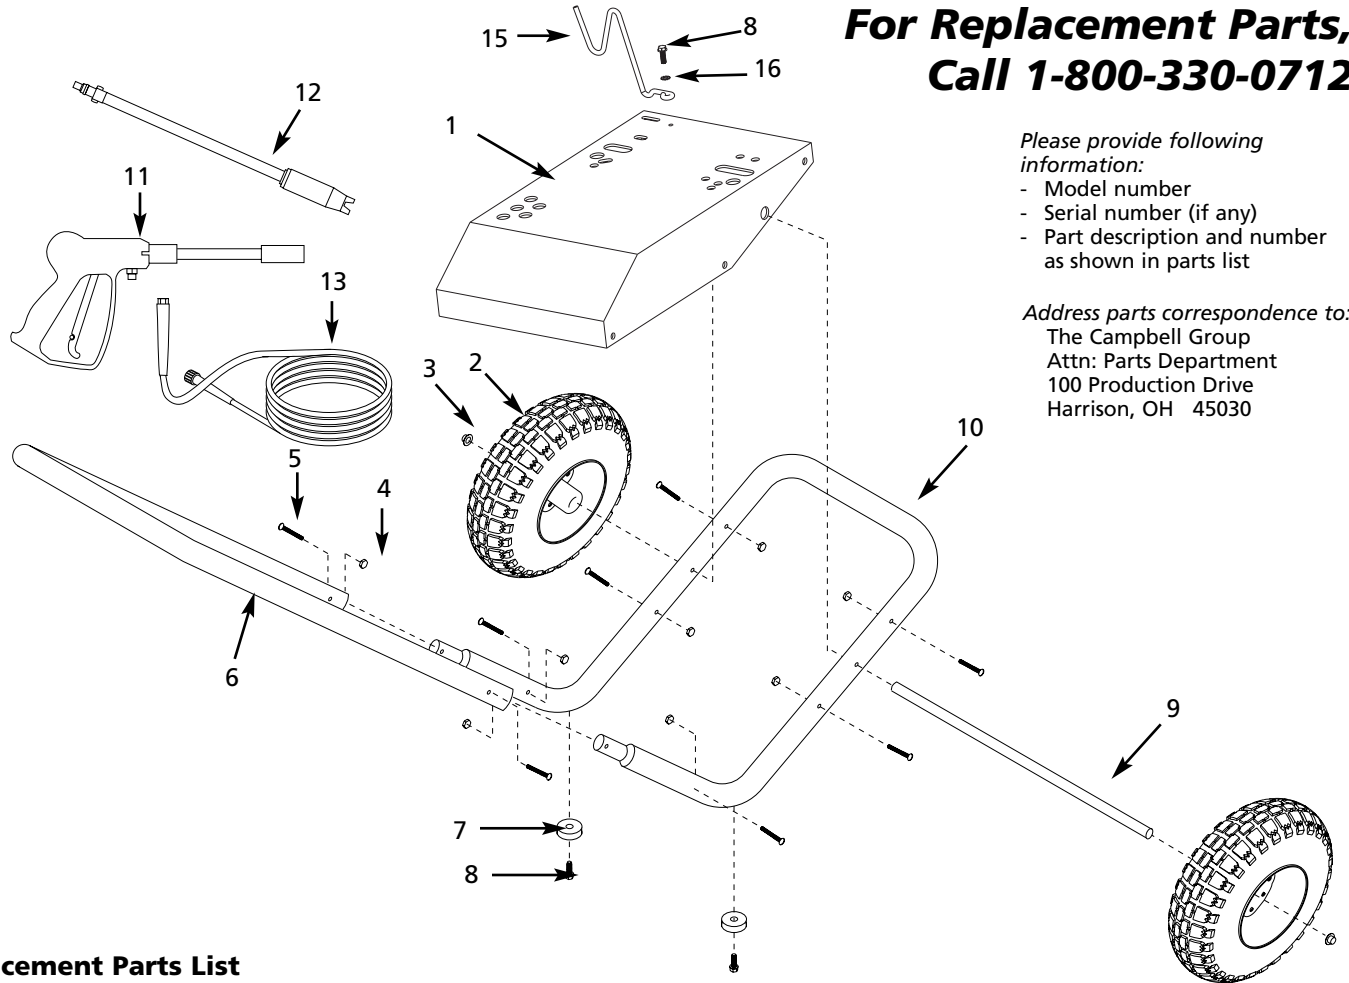

PW261810LE, PW271800LE, PW301600LE, PW301800LE, PW302400LE

**For Replacement Parts,
Call 1-800-330-0712**

Please provide following information:

- Model number
- Serial number (if any)
- Part description and number as shown in parts list

Address parts correspondence to:

The Campbell Group
Attn: Parts Department
100 Production Drive
Harrison, OH 45030

Replacement Parts List

Ref. No.	Description	Part No. for Models:		PW301600LE	PW301800LE	PW302400LE	Qty.
		PW261810LE	PW271800LE				
1	Base plate	PM038200AV	PM038200AV	PM038200AV	PM038200AV	PM038200AV	1
2	Pneumatic wheel	PM041000AV	PM041000AV	PM041000AV	PM041000AV	PM041000AV	2
3	Pushnut	AL066300AV	AL066300AV	AL066300AV	AL066300AV	AL066300AV	2
4	5/16"-18 Nut	PM031100AV	PM031100AV	PM031100AV	PM031100AV	PM031100AV	8
5	5/16"-18 Rounded square neck bolt	MJ101206AV	MJ101206AV	MJ101206AV	MJ101206AV	MJ101206AV	8
6	Handle	PM038410AV	PM038410AV	PM038410AV	PM038410AV	PM038410AV	1
7	Rubber bumper	AL062300AV	AL062300AV	AL062300AV	AL062300AV	AL062300AV	2
8	1/4"-20 x 3/4" Self-tapping screw	MJ102100AV	MJ102100AV	MJ102100AV	MJ102100AV	MJ102100AV	3
9	Axle rod	PM038600AV	PM038600AV	PM038600AV	PM038600AV	PM038600AV	1
10	Frame	PM038510AV	PM038510AV	PM038510AV	PM038510AV	PM038510AV	1
11	Gun	PM005133AV	PM005133AV	PM005133AV	PM005133AV	PM005133AV	1
12	Lance	PM035140AV	PM035140AV	PM035150AV	PM035160AV	PM035160AV	1
13	Hose	PM005001AV	PM005001AV	PM005001AV	PM005003AV	PM005003AV	1
14	Pump (not shown)	PM041803SJ	PM041804SJ	PM041804SJ	PM041805SJ	PM041805SJ	1
15	Lance support hook	PM070600AV	PM070600AV	PM070600AV	PM070600AV	PM070600AV	1
16	1/4" Lock washer	MJ105700AV	MJ105700AV	MJ105700AV	MJ105700AV	MJ105700AV	1
17	Engine (not shown)	PM041902AV	PM004289AV	PM004285AV	PM004282AV	PM004282AV	1