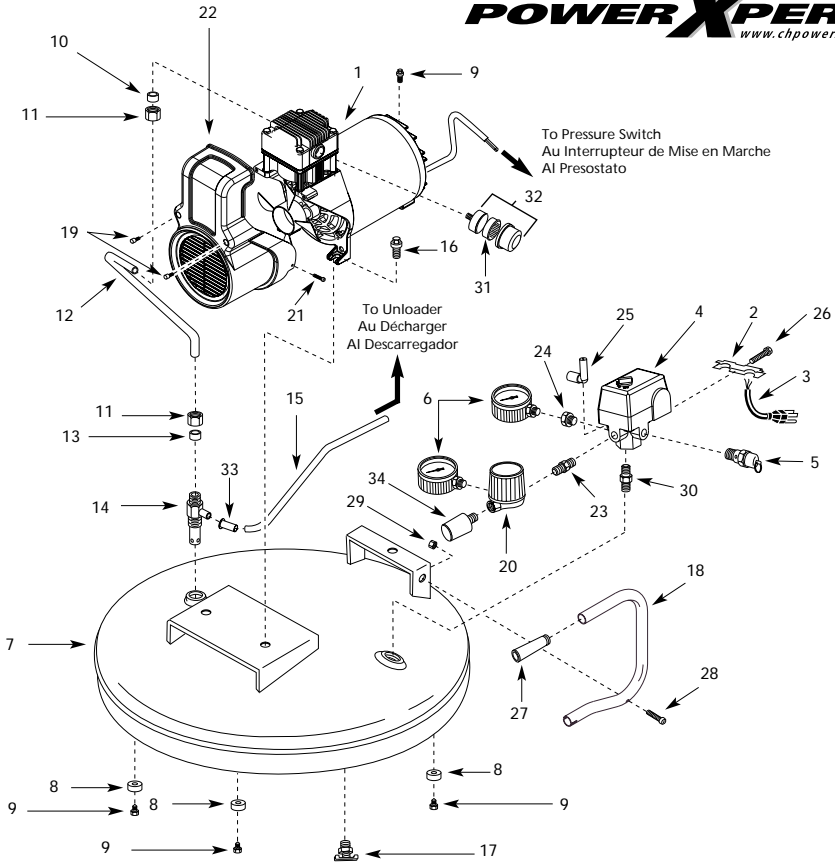

Portable Air Compressor Compresseur d'Air Portatif Compresor d'Aire Portáil

Replacement Parts List
Liste de Pièces de Rechange
Lista de Repuestos

EX800201

POWER XPERT
www.chpower.com

For Replacement Parts, Call 1-800-543-6400

Please provide following information:

- -Model number
- -Serial number (if any)
- -Part description and number as shown in parts list

Address parts correspondence to:

The Campbell Group / Parts Department
100 Production Drive
Harrison, OH 45030

Ref. No.	Description	EX800201	Qty.
1	Pump/motor	WL362001AJ	1
2	Strain relief	CW209600AV	1
3	Power cord w/plug	EC012600AV	1
4	■ Pressure switch	CW208700AJ	1
5	■ ASME safety valve	V-215100AV	1
6	■ 1/8" NPT - Gauge	GA016302AV	2
7	Tank	AR026304CG	1
8	Foot	ST158300AV	3
9	5/16"-18 x 1/2" Washer head tap screw	ST116400AV	4
10	Ferrule (Brass)	ST032900AV	1
11	Nut	ST033001AV	2
12	Exhaust tube	WL001701AP	1
13	Ferrule (Rubber)	ST067300AV	1
14	Check valve	CV221510AJ	1
15	Flex tube	ST079702AV	1
16	5/16"-18 x 1/2" Washer head tap screw	ST073275AV	2
17	Drain cock	D-1403	1
18	Handle	WL006700AV	1
19	M5 x .8 x 32 Screws	ST129302AV	2
20	Regulator	RE206202AV	1
21	Plascrews M3	ST129301AV	1
22	Shroud	WL012403AV	1
23	Nipple	HF002401AV	1
24	■ Reducer	ST071407AV	1
25	■ Unloader	CW210000AV	1
26	Strain relief screw	ST209800AV	1
27	Handle grip	ST160001AV	1
28	Handle screw	ST070699AV	1
29	Nut	ST146000AV	1
30	Nipple	ST070324AV	1
31	Filter element	WL012300AV	1
32	Filter	WL012000AV	1
33	Insert	ST079600AV	1
34	Coupler	MP333610	1
REPAIR KITS			
■	Manifold assembly (Includes ref. nos. 4, 5, 6, 24, & 25)	CV303705AJ	1