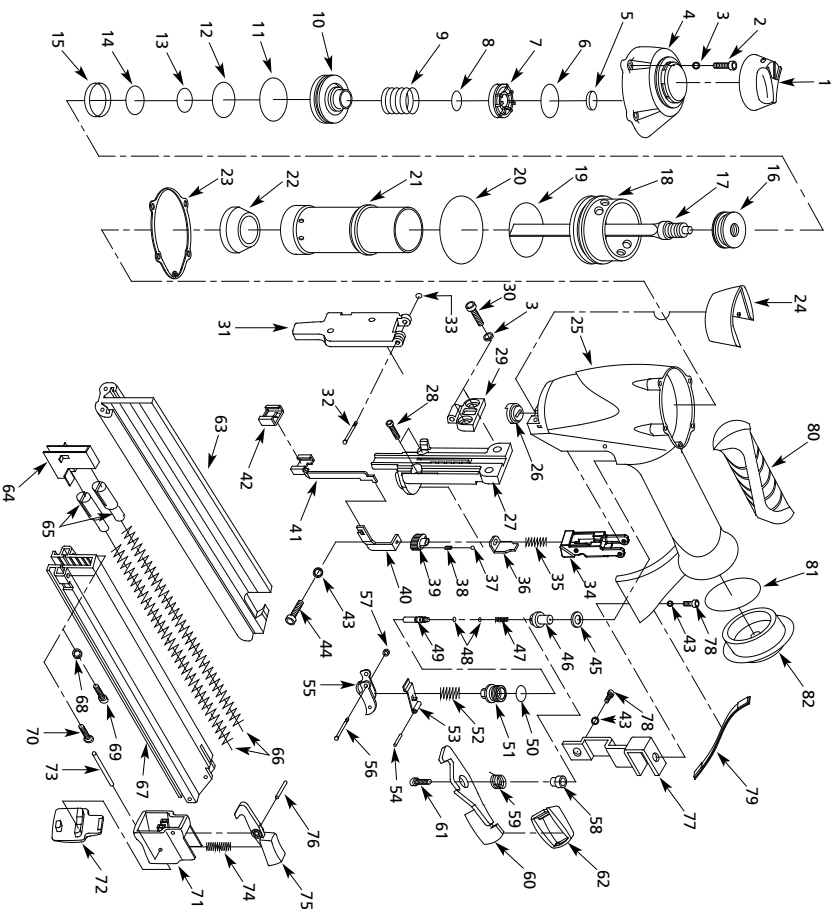

www.maxustools.com

Ref. No.	Description	Part Number	Qty.
51	Lower valve body	SV495300AV	1
52	Trigger spring	□	1
53	Trigger plate	□	1
54	Spring pin	□	1
55	Trigger	□	1
56	Pin for trigger	□	1
57	O-ring	□*	1
58	Bushing	SV496000AV	1
59	Torsion spring	SV496100AV	1
60	Quick release latch	SV496200AV	1
61	Hex. socket head bolt	SV496300AV	1
62	Button cover	SV496400AV	1
63	Magazine B	SV496500AV	1
64	Pusher	◆	1
65	Spring holder	◆	2
66	Pusher spring	◆	2
67	Magazine A	SV496900AV	1
68	Spring washer	SV497000AV	1
69	Hex. socket head bolt	SV497100AV	1
70	Flat head screw	SV497200AV	1
71	Magazine end stop	SV497300AV	1
72	Magazine pad	SV497400AV	1
73	Spring pin	SV497500AV	1
74	Spring	SV497600AV	1
75	Magazine latch burton	SV497700AV	1
76	Spring pin	SV497800AV	1
77	Tail hanger	SV497900AV	1
78	Hex. socket head bolt	SV498000AV	2
79	End hollow cover	SV498100AV	1
80	Hand grip	SV498200AV	1
81	O-ring	*	1
82	End cap	SV489800AV	1

REPLACEMENT PARTS KITS

- Pusher assembly SKNN0900AV
- ▲ Trigger valve o-ring kit SKNN1000AV
- Driver kit SKNN1600AV
- Balance valve assembly SKNN2000AV
- Complete o-ring replacement kit SKNN1700AV

MAXYUS
POWER THAT PERFORMS

2-in-1 Nailer/Stapler