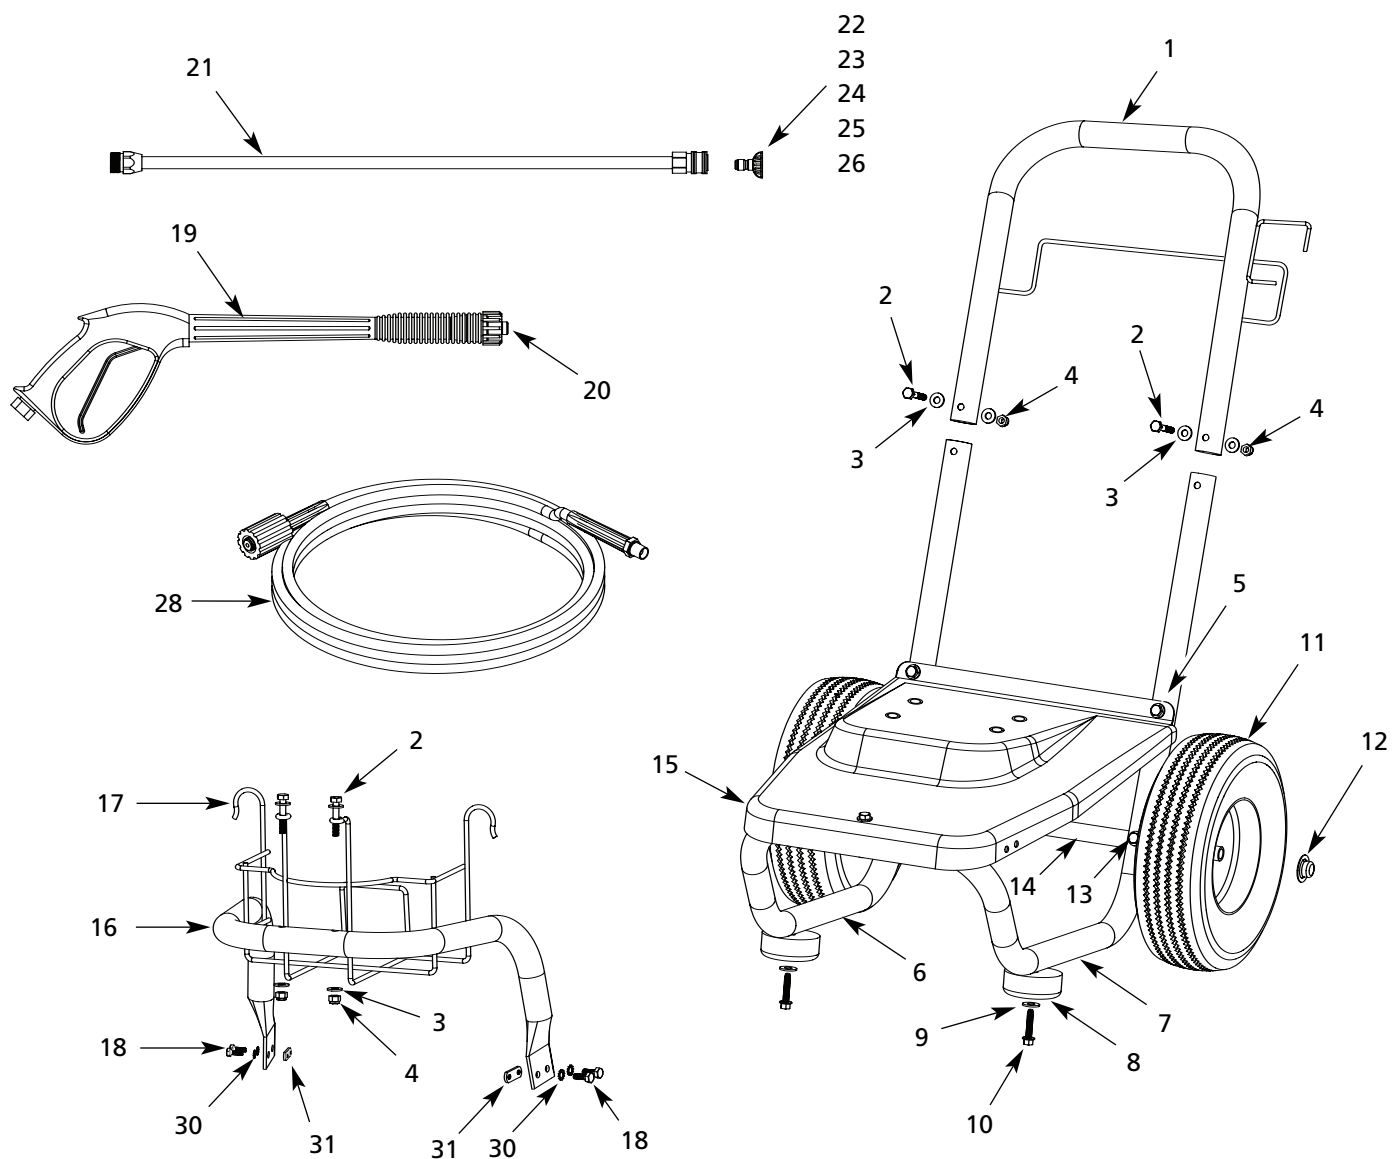

**For replacement parts or technical assistance,
call 1-800-330-0712**

Replacement Parts List

Address parts correspondence to:
Campbell Hausfeld
Attention: Customer Service
100 Production Drive
Harrison, OH 45030 U.S.A.

Please provide following information:
- Model number
- Serial number (if any)
- Part description and number as shown in parts list

Ref. No.	Description	PW2675	Qty.
1	Handle Tube	PM343717AV	1
2 *	1/4" - 20 bolt (handle)	PM001903AV	4
3 *	Flat washer	PM002000AV	18
4 *	1/4" - 20 nylon lock nut	ST073808AV	9
5 *	1/4" - 20 bolt (base)	PM001902AV	3
6	Left leg	PM223620BH	1
7	Right leg	PM223610BH	1
8	Rubber bumper	MJ110304AV	2
9 *	Flat washer	—	2
10 *	1/4" - 20 x 3/4" self tapping screw	MJ106205AV	2
11	Wheel	WA005620AV	2
12	Pushnut	AL066300AV	2
13 *	1/4" - 20 bolt (axle)	MJ101104AV	2
14	Axle	PM235601BH	1
15	Baseplate	PM235710AV	1
16	Front guard tube	PM242000AV	1
17	Detergent Basket	PM242050AV	1
18 *	1/4" - 20 x 3/4" bolt (front guard tube)	MJ101105AV	4
19	Gun	PM243000AV	1
20	O-ring (gun)	PM245800SV	1
21	Lance	PM035120AV	1
	Quick Connect Tips		
22 ■	0 (Red)	PM039870AV	1
23	15 (Yellow)	PM039880AV	1
24 ■	25 (Green)	PM039890AV	1
25 ■	40 (White)	PM039900AV	1
26	Detergent (Black)	PM039820AV	1
27 ▲	Detergent tube	PM013800AV	1
28	Hose (25')	PM344301AV	1
29 ** ▲	Pump assembly	PM348315SJ	1
30 *	Washer, star lock	MJ105700AV	4
31	1/4" - 20 nut, double	MJ104704AV	2