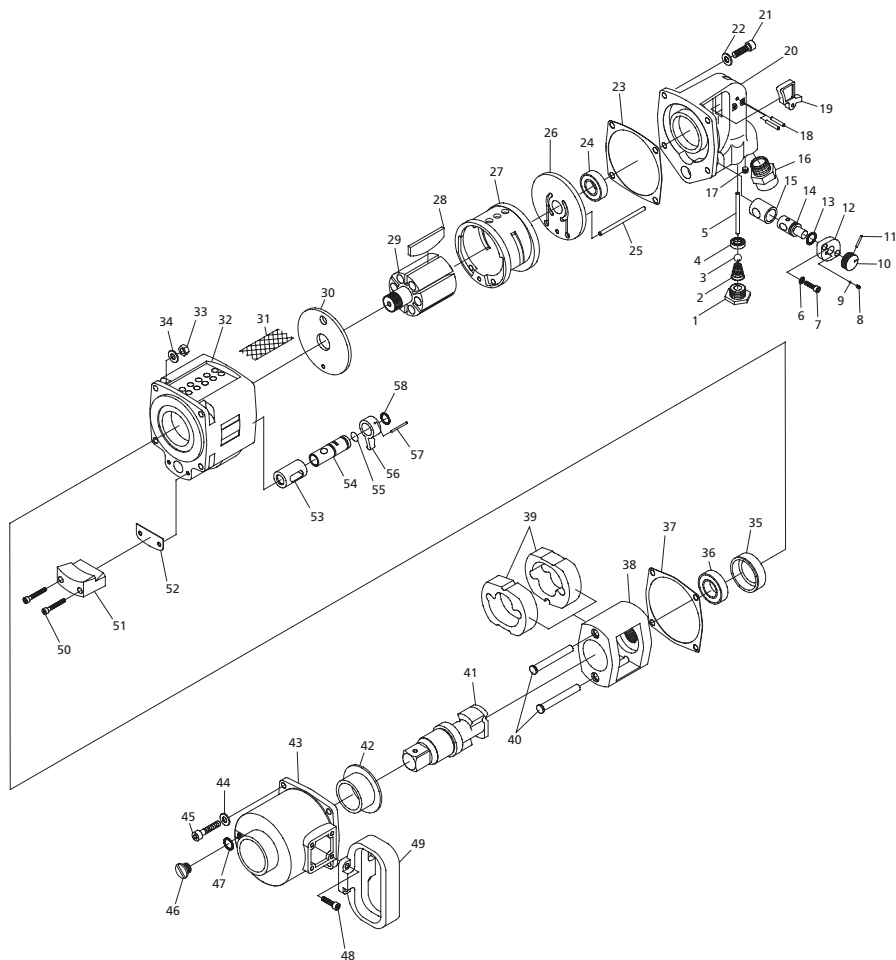

For Replacement Parts, Call 1-800-543-6400

Please provide following information:

- -Model number
- -Serial number (if any)
- -Part descriptions and number as shown in parts list

Address parts correspondence to:

Campbell Hausfeld
100 Production Drive
Harrison, OH 45030

Ref. No.	Description	Part Number	Qty
1	Trigger Mechanism Plug	SV020100AV	1
2	Trigger Spring	●	1
3	Trigger Ball	●	1
4	Ball Seat	●	1
5	Trigger Pin	●	1
6	■ Split Lock Washer	SV020600AV	4
7	Socket Head Cap Screw	■	4
8	Regulator Spring	SV020800AV	1
9	Regulator Ball	SV020900AV	1
10	Regulator Knob	△	1
11	Roll Pin	△	1
12	Regulator Plate	SV021200AV	1
13	O-ring	△	1
14	Regulator Valve	△	1
15	Regulator Bushing	SV021500AV	1
16	Inlet	●	1
17	Set Screw	SV021700AV	1
18	Trigger Pin	SV021800AV	1
19	Trigger	SV021900AV	1
20	Pistol Grip Handle	SV022000AV	1
21	Socket Head Cap Screw	■	4
22	Split Lock Washer	■	4
23	Rear End Plate Gasket	SV022300AV	1
24	Rear Bearing	SV022400AV	1
25	Alignment Pin	◆	1
26	Rear End Plate	◆	1
27	Cylinder	◆	1
28	Motor Vanes/Blades	SV022800AV	6
29	Motor	SV022900AV	1
30	Front End Plate	◆	1
31	Exhaust Screen	SV023100AV	1
32	Motor Housing	SV023200AV	1
33	Hex Nut	■	4
34	Split Lock Washer	■	4
35	Oil Seal	SV023500AV	1
36	Front Bearing	SV023600AV	1
37	Front Gasket	SV023700AV	1
38	Hammer Cage	SV023800AV	1
39	Double Jumbo Hammer	□	1
40	Hammer Pin	□	1

Ref. No.	Description	Part Number	Qty
41	Anvil	□	1
42	Anvil Bushing	SV024100AV	1
43	Impact Housing	SV024200AV	1
44	Split Lock Washer	■	4
45	Socket Head Cap Screw	■	4
46	Oil Port Screw	SV024500AV	1
47	O-ring	SV024600AV	1
48	Socket Head Cap Screw	■	4
49	Dead Handle	SV024800AV	1
50	Socket Head Cap Screw	■	2
51	Exhaust Deflector	SV025100AV	1
52	Exhaust Deflector Gasket	SV025200AV	1
53	Forward/Reverse Bushing	SV025300AV	1
54	Forward/Reverse Valve	○	1
55	O-ring	○	1
56	Forward/Reverse Lever	○	1
57	Roll Pin	○	1
58	O-ring	○	1

REPLACEMENT PART KITS

■	Screw kit	SV215702AV
●	Trigger valve assembly kit	SV215703AV
◆	Motor housing assembly kit	SV215704AV
□	Impact mechanism kit	SV215705AV
○	Forward/reverse mechanism kit	SV215706AV
△	Regulator kit	SV215707AV

Para Peças de Reposição, ligue para seu revendedor

Favor fornecer as seguintes informações:

- Número do modelo
- Número de série (caso haja algum)
- Descrição da peça e número conforme mostrado na lista abaixo

Envie correspondência sobre peças para:

The Campbell Group
Attn: Parts Department
100 Production Drive
Harrison, OH 45030 U.S.A.

No. de Ref	Descrição	Número de Repuesto	Ctd
1	Tomada do Mecanismo do Gatilho	SV020100AV	1
2	Mola do Gatilho	●	1
3	Esfera do Gatilho	●	1
4	Assento da Esfera	●	1
5	Pino do Gatilho	●	1
6	■ Arruela de fixação bipartida	SV020600AV	4
7	Parafuso de Cabeça Cilíndrica	■	4
8	Mola do Regulador	SV020800AV	1
9	Esfera do Regulador	SV020900AV	1
10	Botão do Regulador	△	1
11	Pino de rotação	△	1
12	Placa de Regulagem	SV021200AV	1
13	Anel em "O"	△	1
14	Válvula do Regulador	△	1
15	Casquilho do Regulador	SV021500AV	1
16	Entrada	●	1
17	Parafuso de Fixação	SV021700AV	1
18	Pino do Gatilho	SV021800AV	1
19	Gatilho	SV021900AV	1
20	Cabo da Pistola	SV022000AV	1
21	Parafuso de Cabeça Cilíndrica	■	4
22	Arruela de fixação bipartida	■	4
23	Vedação Placa Traseira	SV022300AV	1
24	Rolamento Traseiro	SV022400AV	1
25	Pino de Alinhamento	◆	1
26	Placa terminal posterior	◆	1
27	Cilindro	◆	1
28	Lâminas/Pás do Motor	SV022800AV	6
29	Motor	SV022900AV	1
30	Placa terminal frontal	◆	1
31	Tela de Escape	SV023100AV	1
32	Caixa do Motor	SV023200AV	1
33	Porca Hexagonal	■	4
34	Arruela de fixação bipartida	■	4
35	Vedador do furo de óleo	SV023500AV	1
36	Rolamento Frontal	SV023600AV	1
37	Vedação Frontal	SV023700AV	1
38	Caixa dos marteletes	SV023800AV	1
39	Marteletes Duplos Jumbo	□	1
40	Pino do martelete	□	1