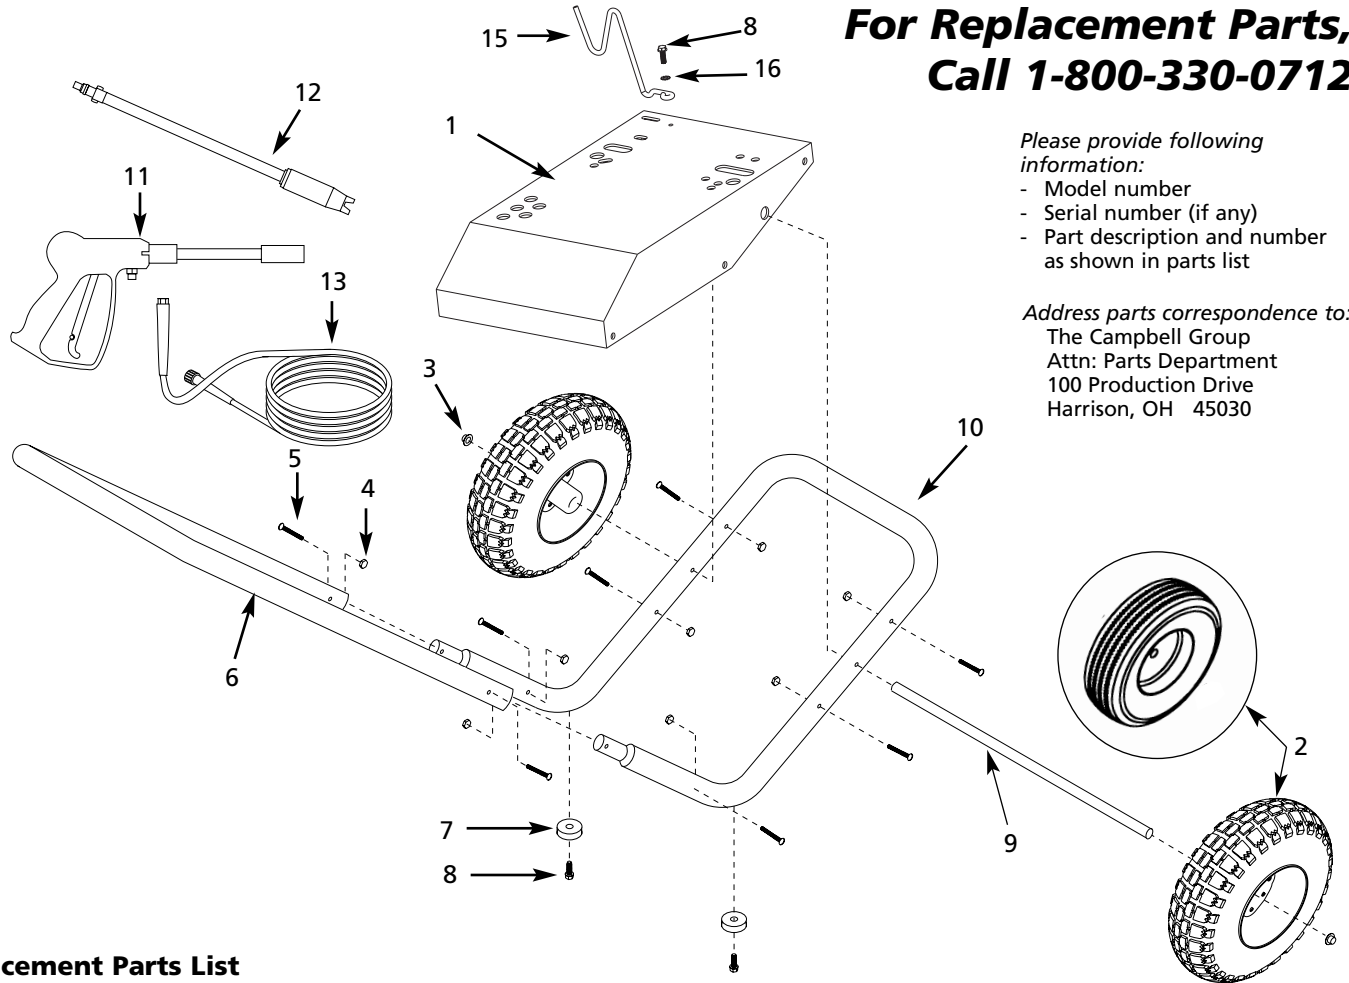

**For Replacement Parts,
Call 1-800-330-0712**

Please provide following information:

- Model number
- Serial number (if any)
- Part description and number as shown in parts list

Address parts correspondence to:

The Campbell Group
Attn: Parts Department
100 Production Drive
Harrison, OH 45030

Replacement Parts List

Ref. No.	Description	Part No. for Models:			Qty.
		PW261810LE	PW301500LE	PW303000LE	
1	Base plate	PM038200AV	PM038200AV	PM038200AV	1
2	Pneumatic wheel, knobby tread	PM041000AV	PM041000AV	PM041000AV	2
	Pneumatic wheel, saw tooth tread	WA004900AV	WA004900AV	WA004900AV	2
3	Pushnut	AL066300AV	AL066300AV	AL066300AV	2
4	5/16"-18 Nut	PM031100AV	PM031100AV	PM031100AV	8
5	5/16"-18 x 1-3/4" Rounded square neck bolt	MJ101206AV	MJ101206AV	MJ101206AV	8
6	Handle	PM038410AV	PM038410AV	PM038410AV	1
7	Rubber bumper	AL062300AV	AL062300AV	AL062300AV	2
8	1/4"-20 x 3/4" Self-tapping screw	MJ102100AV	MJ102100AV	MJ102100AV	3
9	Axle rod	PM038600AV	PM038600AV	PM038600AV	1
10	Frame	PM038510AV	PM038510AV	PM038510AV	1
11	Gun	PM005133AV	PM005133AV	PM005133AV	1
12	Lance	PM035140AV	PM035170AV	PM035170AV	1
13	High pressure hose	PM005001AV	PM005001AV	PM005001AV	1
14	Pump (not shown)	PM041803SJ	PM041808SJ	PM041808SJ	1
15	Lance support hook	PM070600AV	PM070600AV	PM070600AV	1
16	1/4" Lock washer	MJ105700AV	MJ105700AV	MJ105700AV	1
17	Engine (not shown)	PM041902AV	PM004282AV	PM004289AV	1