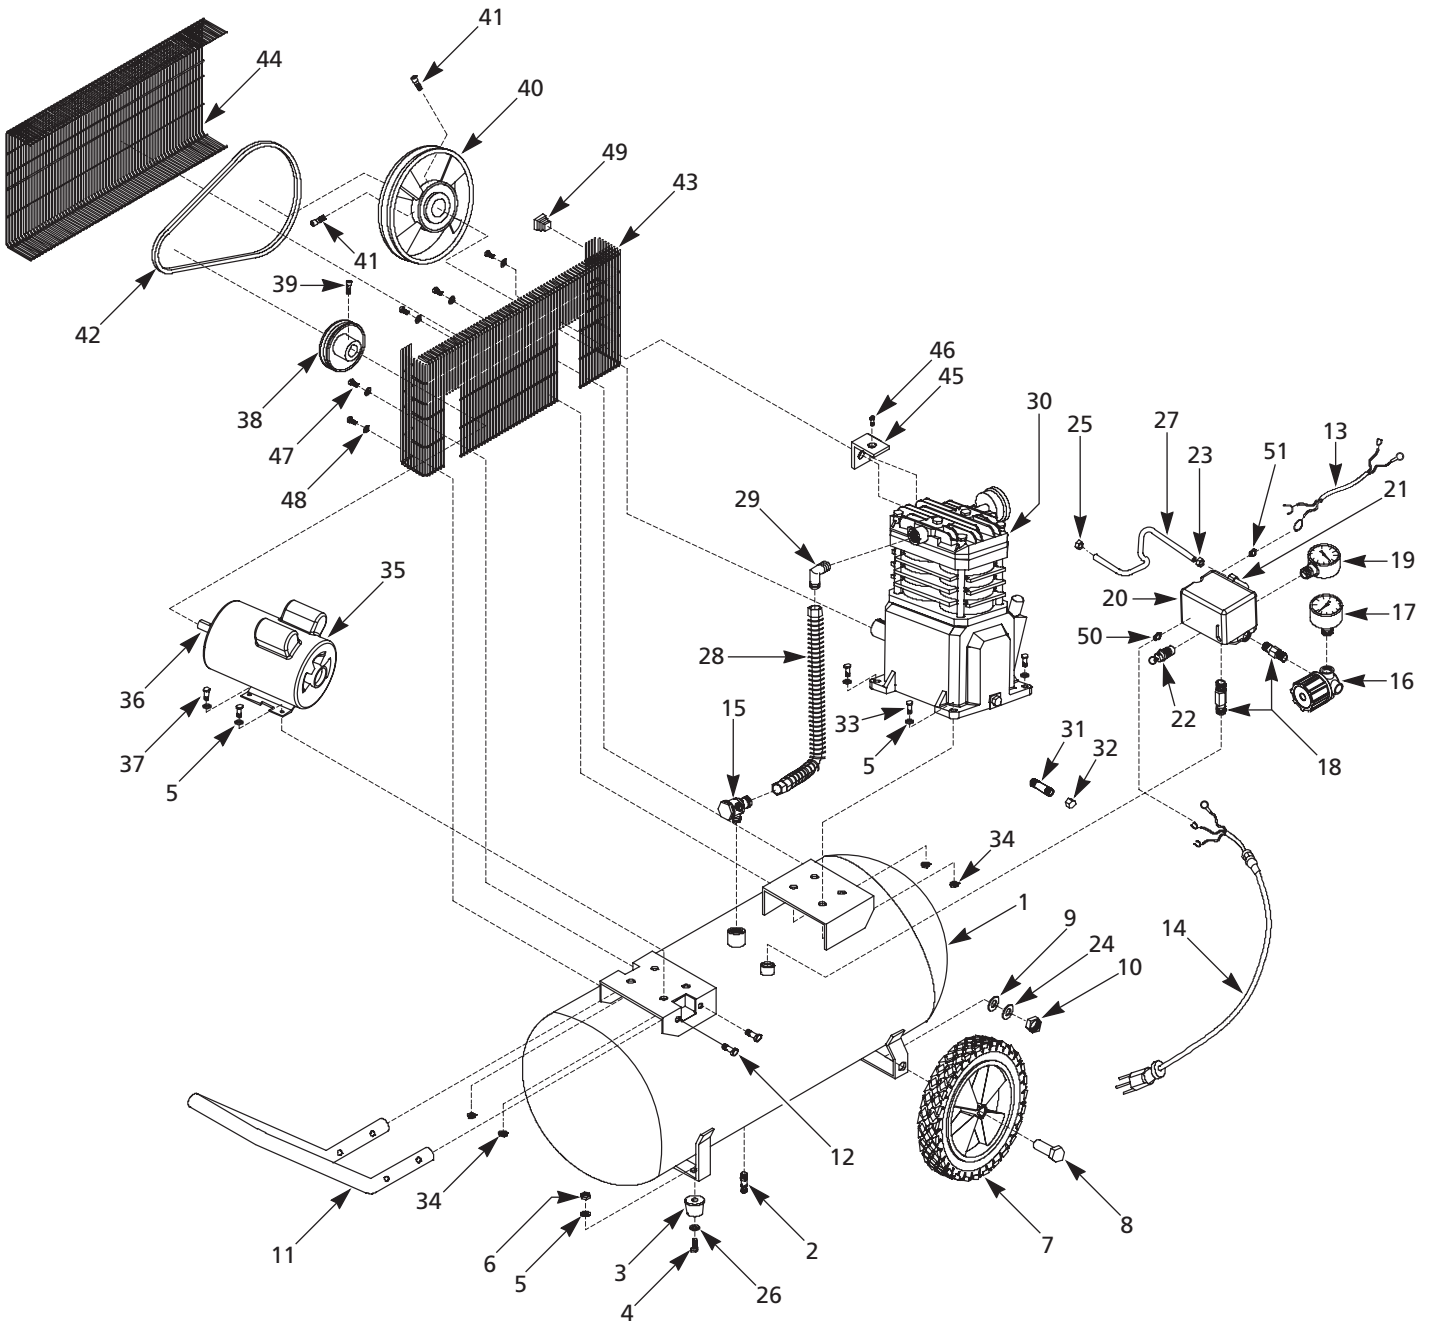

For replacement parts or technical assistance, call 1-800-543-6400

Please provide following information:

- Model number
- Serial number (if any)
- Part description and number as shown in parts list

Address parts correspondence to:

Campbell Hausfeld
Attn: Customer Service
100 Production Drive
Harrison, OH 45030 U.S.A.

Replacement Parts List

Ref. No.	Description	Part Number for Models:			Qty.
		VT640301	VT640401	VT640601 VT640801	
1	Tank	Not available	Not available	Not available	1
2	Drain valve	D-1403	D-1403	D-1403	1
3	Rubber foot	▲	▲	▲	2
4	Foot Bolt	▲	▲	▲	2
5	Washer	▲	▲	▲	10
6	Nut	▲	▲	▲	2
7	Wheel	■	■	■	2
8	Axle bolt	■	■	■	2
9	Washer	■	■	■	2
10	Hex nut	■	■	■	2
11	Handle	●	●	●	1
12	Handle screw	●	●	●	2
13	Motor cord	Not available	EC015100AV	Not available	1
14	Power cord and plug assembly	Not available	EC014900AV	Not available	1
15	Check valve	VT911300AV	VT911300AV	VT911300AV	1
16	Regulator	RE206901AV	RE206901AV	RE206901AV	1
17	Gauge (back mount)	GA016718AV	GA016718AV	GA016718AV	1
18	1/4 inch Nipple	★	★	★	2
19	Gauge	GA016709AV	GA016709AV	GA016709AV	1
20	Pressure switch (includes Unloader valve)	CW217400AV	CW217400AV	CW217400AV	1
21	Unloader valve	CW212400AV	CW212400AV	CW212400AV	1
22	ASME Safety valve	V-215105AV	V-215105AV	V-215105AV	1
23	Nut with captive ferrule (pressure switch end)	▼	▼	▼	1
24	Lock washer	■	■	■	2
25	Nut (check valve end)	▼	▼	▼	1
26	Washer	▲	▲	▲	2
27	Unloader tube	▼	▼	▼	1
28	Exhaust tube	VT910700AV	VT910700AV	VT910700AV	1
29	Elbow fitting	ST085900AV	ST085900AV	ST085900AV	1
30	◆ Pump	VT482200AJ	VT472200AJ	VT482200AJ	1
31	Oil drain extension	ST083800AV	ST083800AV	ST083800AV	1
32	Oil drain cap	ST150100AV	ST150100AV	ST150100AV	1
33	Pump mounting bolt	ST016000AV	ST016000AV	ST016000AV	4
34	5/16 inch - 18 Locknut	★	★	★	8
35	Electric motor (includes Motor key)	MC019800SJ	MC019000SJ	MC019800SJ	1
36	Motor key	KE000903AV	KE000903AV	KE000903AV	1
37	Motor mounting bolt	★	★	★	4
38	Pulley with set screw	PU015200AV	PU012700AV	PU015200AV	1
39	M6 x 12 Setscrew	★	★	★	1
40	Flywheel (includes setscrew)	PU015901AJ	PU015901AJ	PU015901AJ	1
41	M10 - 1.5 x 20 Setscrew	★	★	★	2
42	Belt	BT008700AV	BT008700AV	BT008700AV	1
43	Belt guard (back)	△	△	△	1
44	Belt guard (front)	△	△	△	1
45	Hang plate	□	□	□	1
46	Hang plate screw	□	□	□	1
47	Belt guard screw	□	□	□	5
48	Washer	□	□	□	5
49	Belt guard locker	□	□	□	6
50	Power cord strain relief	CW212900AV	CW212900AV	CW212900AV	1
51	Motor cord strain relief	CW212800AV	CW212800AV	CW212800AV	1

REPAIR PARTS KITS

▲	Rubber foot kit	HL021300AV	HL021300AV	HL021300AV
■	Wheel Kit	VT910600AV	VT910600AV	VT910600AV
●	Handle Kit	VT910800AV	VT910800AV	VT910800AV
▼	Unloader tube assembly	VT911500AV	VT911500AV	VT911500AV
△	Belt guard assembly	VT911000AV	VT911000AV	VT911000AV
□	Belt guard hardware kit	VT911100AV	VT911100AV	VT911100AV

★ Standard hardware item - available at your local hardware store

◆ See compressor nameplate for exact model number when ordering pump repair parts.