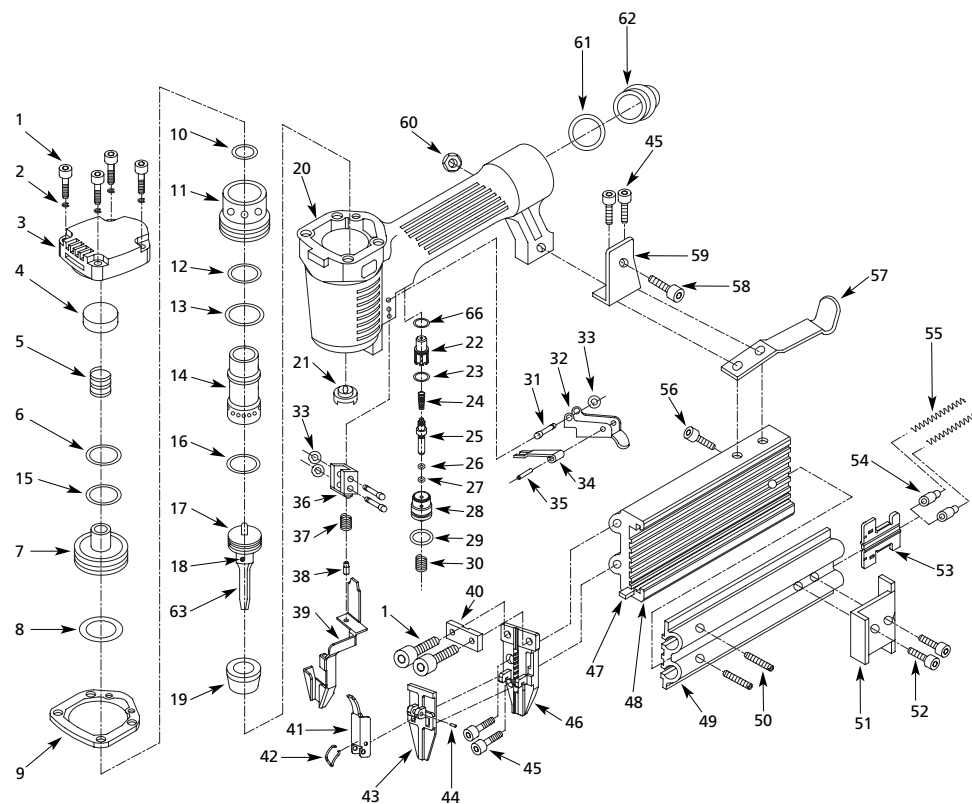

No. de Ref	Descripción	Número de Repuesto	Ctd
41	Mango de liberación rápida	SV536000AV	1
42	Seguro de liberación	SV536100AV	1
43	Punta superior *	SV536200AV	1
44	Pasador	◇	1
45	Perno - M4 x 8	◇	4
46	Guía de impulsión	SV536500AV	1
47	Barra de acero	+	1
48	Cargador	+	1
49	Cubierta del cargador	+	1
50	Tornillo fijador *	SV536900AV	2
51	Soporte del cargador	+	1
52	Perno - M4 x 12	◇	2
53	Impulsor	▲	1
54	Pasador de impulsión	▲	2
55	Resorte de empuje	▲	2
56	Perno - M4 x 8	◇	2
57	Resorte de palanca *	SV537600AV	1
58	Perno - M4 x 16	◇	1
59	Soporte del cargador *	SV537800AV	1
60	Tuerca - M4	◇	1
61	Anillo en O	□	1
62	Tapa de entrada *	SV538200AV	1
63	Álabe del impulsor	●	1
64	Sello de goma	■	1
	Etiqueta autoadhesiva de seguridad	DK750400AV	1
	Etiqueta autoadhesiva del cargador	DK750200AV	1

REPLACEMENT PARTS KITS

▲	Ensamblaje del disparador	SKN04600AV
■	Juego de anillos en o de la válvula del gatillo	SKN04700AV
●	Juego de piezas del impulsor	SKN04800AV
◆	Ensamblaje válvula de la culata	SKN04900AV
▼	Ensamblaje del gatillo	SKN05000AV
□	Juego completo de anillos en O	SKN05100AV

- Artículo estándar de ferretería - disponible en su ferretería local
- +
- No disponible
- Este pedido requiere un aviso previo de 6 a 8 semanas

1 1/4" Brad Nailer Cloueuse de Finition de 1-1/4 Po Clavadora de Puntillas de 32mm

Replacement Parts List, Liste de Pièces de Rechange, Lista de Repuestos

IFN03000